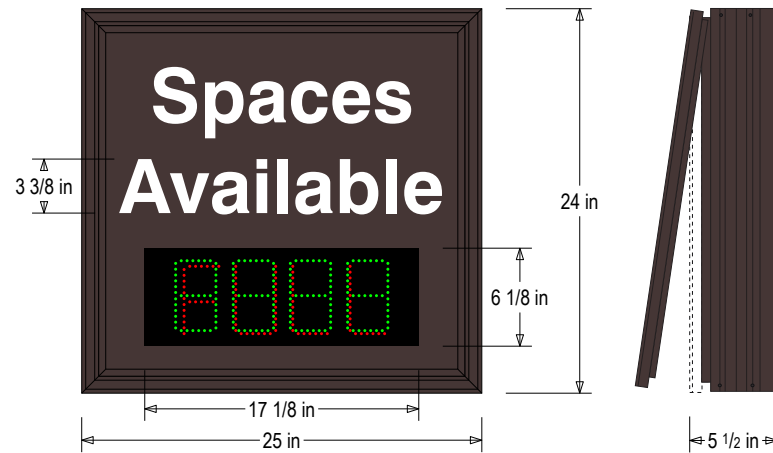

PRODUCT ID: 58562

Space Available Sign

MODEL

S-SA2425GR-01/120-277VAC

DIMENSIONS

24" H x 25" W x 5.5" D (est. 33.663 lbs)

CLASS

Class: SA Series Smart Sign

Cabinet: Corrosion resistant, extruded aluminum frame with a hinged face. 5.5" deep, mitered construction. LED displays are attached using sign-in-sign construction. Moisture absorbent interior coating.

MESSAGE

Color: White reflective vinyl (7812)

Display Type: 718 Green 7-Seg | Red FULL Display

Font: Swiss 721 Bold BT

Sign Messages: See message table below

MESSAGE	LED/COLOR	HEIGHT	AMPS
4-Digit Seven Segment Display	Green, Red	4.5"	0.177-0.077

NOTE: Above messages are independently controlled.

Product View

NOTE: Sign image may not exactly represent the finished product. For illustration purposes only.

Seven Segment Display Functions

OPEN

CLSD

394