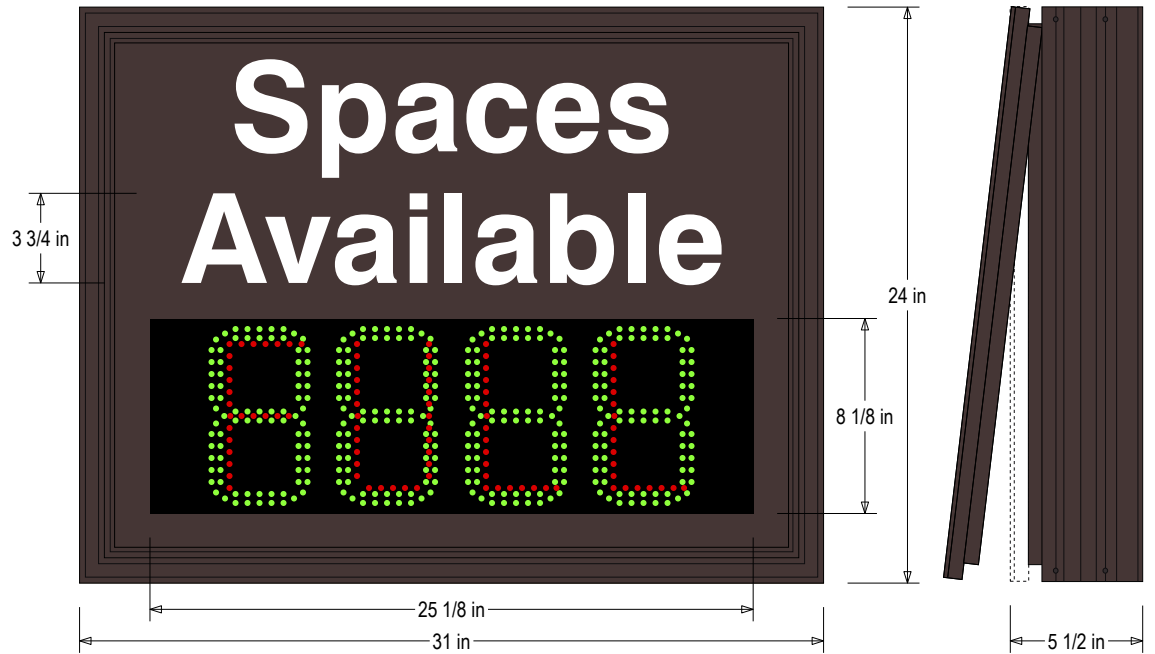

PRODUCT ID: 58527

Space Available Sign

MODEL

S-SA2431GR-01-M809/120-277VAC

DIMENSIONS

24" H x 31" W x 5.5" D (est. 43.127 lbs)

CLASS

Class: SA Series Smart Sign

Face Material: 1/8" thick routed aluminum panel.

Faces: Single Faced Sign

Finish: Duranodic Bronze

Graphic: Vinyl applied graphic

Number of Displays: (1)

ELECTRICAL

Input Voltage: 120-277 VAC

UL/cUL Listed: Listed for wet locations

MESSAGE

Color: White reflective vinyl (7812)

Display Type: 926 Green 7-Seg | Red FULL Display

Font: Swiss 721 Bold BT

Sign Messages: See message table below

MESSAGE	LED/COLOR	HEIGHT	AMPS
4-digit Seven Segment w/ FULL	Green, Red	7.5", 6.0"	0.315-0.136

NOTE: Above messages are independently controlled.

Product View

NOTE: Sign image may not exactly represent the finished product. For illustration purposes only.

Seven Segment Display Functions

FULL

Frame Detail