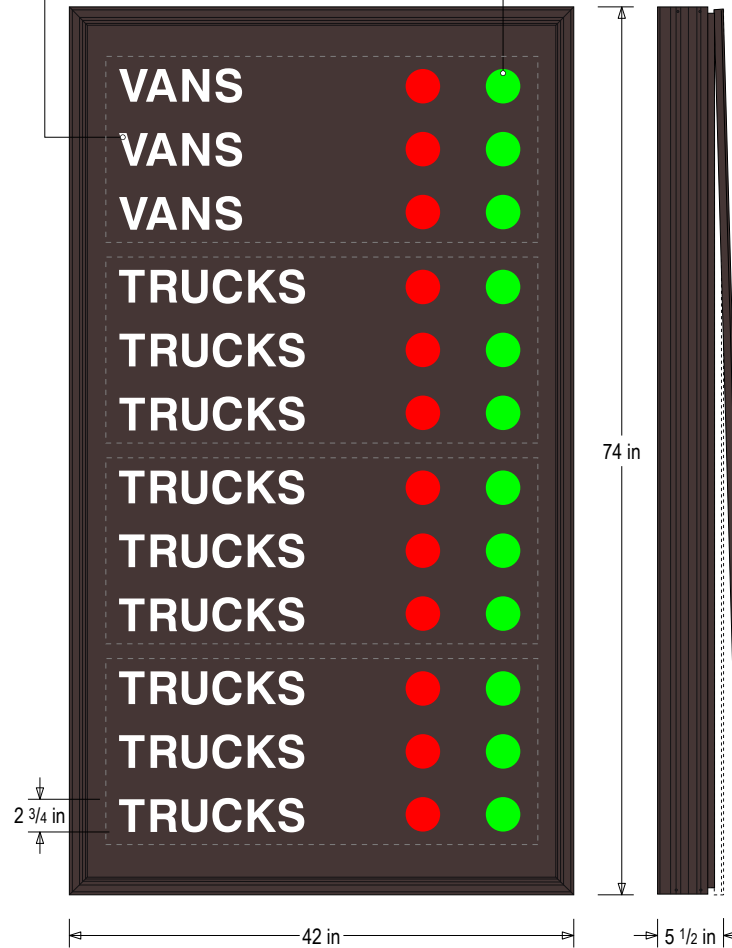

PRODUCT ID: 58379
LED Panel Sign

MODEL
LPS7442WGRGRGRWGRGRGRWGRGRGF

DIMENSIONS
74" H x 42" W x 5.5" D (est. 105.101 lbs)

CLASS
Class: LPS Series
Control Method: Switch (not included) or external relay.

CONSTRUCTION
Back Construction: 0.125" Aluminum sheet
Cabinet: Corrosion resistant, extruded aluminum frame with a hinged face. 5.5" deep, mitered construction. LED displays are attached using sign-in-sign construction. Moisture absorbent interior coating.
Face Material: Other (Routed Panel with Sign in Sign Construction-Routed Illuminated letters)
Faces: Single Faced Sign
Finish: Duranodic Bronze
Graphic: None
Number of Displays: (4)

ELECTRICAL
Input Voltage: 120-277 VAC
UL/cUL Listed: Listed for wet locations

MESSAGE
Color: Swiss 721 Bold BT
Sign Messages: See message table below

NOTE: Above messages are independently controlled.

Product View

NOTE: Sign image may not exactly represent the finished product. For illustration purposes only.

Routed Aluminum Letters/Indicators
Illuminated By Prod. 58380