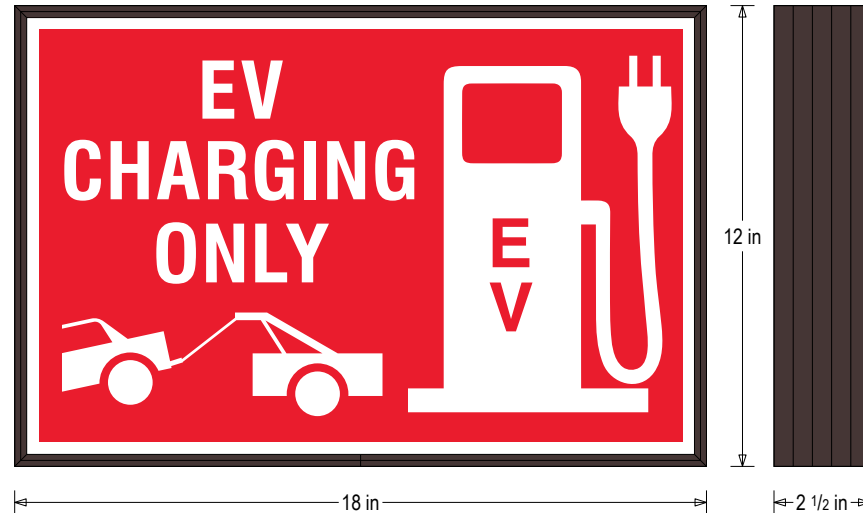

Faces: Single Faced Sign

Finish: Duranodic Bronze

Graphic: Printed graphic applied to surface

Mounting Channel: None

ELECTRICAL

Flashing: Not Included

Input Voltage: 120-277 VAC

UL/cUL Listed: Listed for wet locations

MESSAGE

Color: Red translucent

Font: Swiss 721 Bold Condensed BT

Illumination: White high intensity LED backlit. Message always visible.

Sign Messages: See message table below

Product View

NOTE: Sign image may not exactly represent the finished product. For illustration purposes only.

Frame Detail

MESSAGE

LED/COLOR

HEIGHT

AMPS

EV CHARGING ONLY w/ Tow symbol and EV Symbol	Red Translucent, White Wide Angle LED	1.5", 2.75", 9.25"	0.304-0.132
--	---------------------------------------	--------------------	-------------