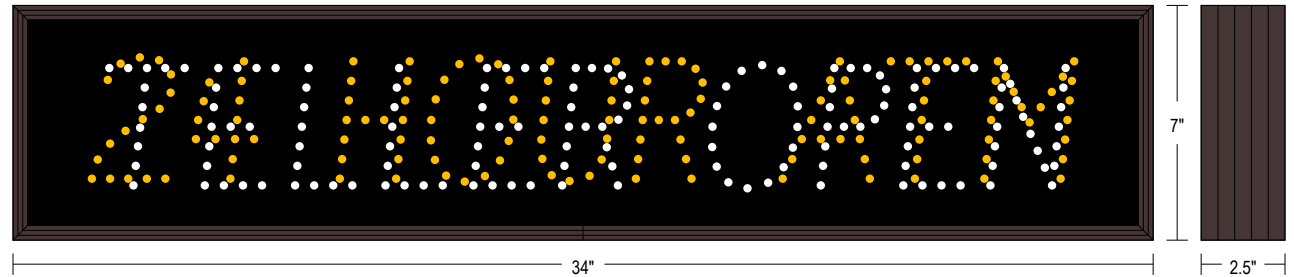

PRODUCT ID: 57989

Outdoor Blank-out LED Direct-view Sign

MODEL

TCL734WA-0766/120-277VAC

DIMENSIONS

7" H x 34" W x 2.5" D (est. 7.808 lbs)

CLASS

CLASS: TCL Series

Faces: Single Faced Sign

Finish: Duranodic Bronze

Mounting Channel: None

ELECTRICAL

Flashing: Not Included

Input Voltage: 120-277 VAC

Photodimming: None

UL/cUL Listed: Listed for wet locations

MESSAGE

Illumination: Super bright direct view LEDs. Message blanks out when off.

Sign Messages: See message table below

Product View

NOTE: Sign image may not exactly represent the finished product. For illustration purposes only.

MESSAGE	LED/COLOR	HEIGHT	AMPS
TELLER OPEN	White Wide Angle LED	3.5"	0.117-0.051
24 HOUR ATM	Amber Wide Angle LED	3.5"	0.069-0.030

NOTE: Above messages are independently controlled.

Sample Display Options