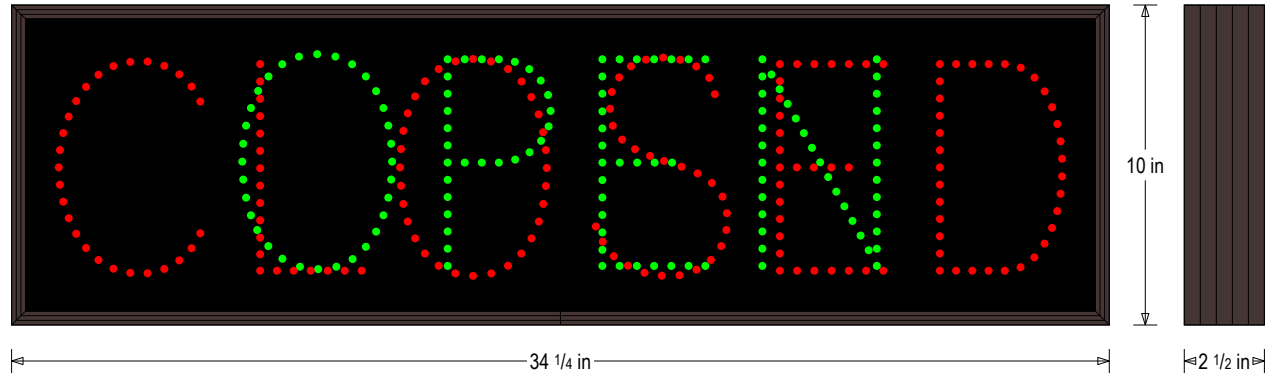

PRODUCT ID: 57932

Outdoor Blank-out LED Direct-view Sign

MODEL

TCL1034.25GR-100/120-277VAC

DIMENSIONS

10" H x 34.25" W x 2.5" D (est. 10.234 lbs)

CLASS

CLASS: TCL Series

MESSAGE

Illumination: Super bright direct view LEDs. Message blanks out when off.

Sign Messages: See message table below

MESSAGE	LED/COLOR	HEIGHT	AMPS
OPEN	Green Wide Angle LED	6.5"	0.103-0.044
CLOSED	Red Wide Angle LED	6.5"	0.084-0.036

NOTE: Above messages are independently controlled.

Product View

NOTE: Sign image may not exactly represent the finished product. For illustration purposes only.

Sample Display Options

Frame Detail