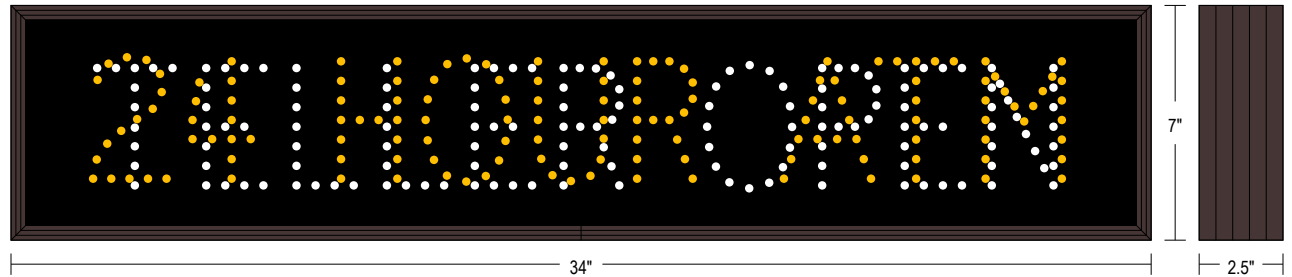

#### DIMENSIONS

7" H x 34" W x 2.5" D (est. 7.808 lbs)

## Product View

NOTE: Sign image may not exactly represent the finished product. For illustration purposes only.

MESSAGE	LED/COLOR	HEIGHT	AMPS
TELLER OPEN	White Wide Angle LED	3.5"	0.117-0.051
24 HOUR ATM	Amber Wide Angle LED	3.5"	0.069-0.030