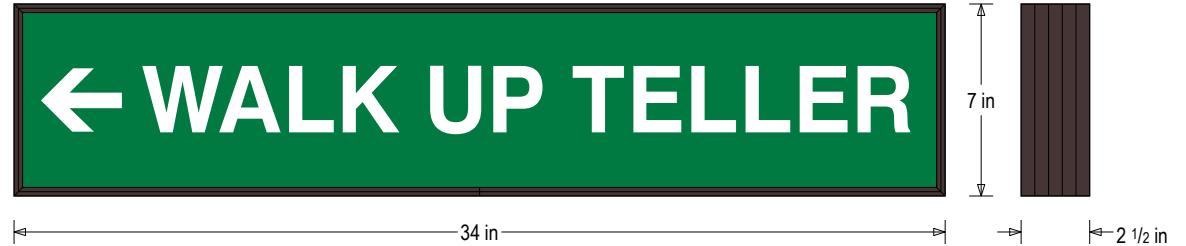

Faces: Single Faced Sign

Finish: Duranodic Bronze

Graphic: Printed graphic applied to surface

Mounting Channel: None

ELECTRICAL

Flashing: Not Included

Input Voltage: 120-277 VAC

UL/cUL Listed: Listed for wet locations

MESSAGE

Color: Green translucent

Font: Swiss 721 Bold BT

Illumination: White high intensity LED backlit. Message always visible.

Sign Messages: See message table below

Product View

NOTE: Sign image may not exactly represent the finished product. For illustration purposes only.

MESSAGE	LED/COLOR	HEIGHT	AMPS
Left Arrow WALK UP TELLER	White Wide Angle LED, Green Translucent	2.375"	0.347-0.150

NOTE: Above messages are independently controlled.

Frame Detail