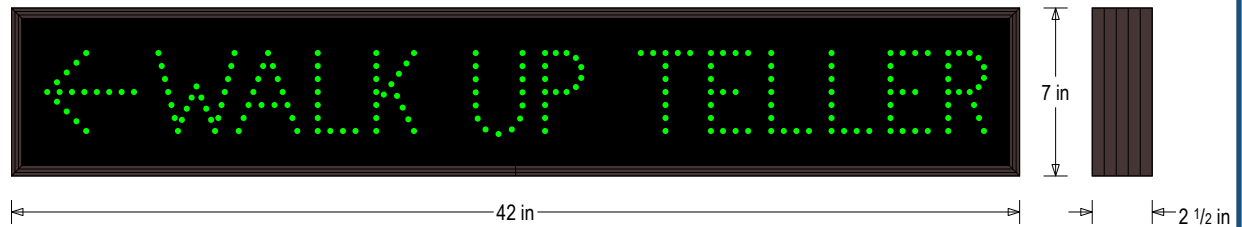

Faces: Single Faced Sign

Finish: Duranodic Bronze

Mounting Channel: None

ELECTRICAL

Flashing: Not Included

Input Voltage: 120-277 VAC

Photodimming: None

UL/cUL Listed: Listed for wet locations

MESSAGE

Illumination: Super bright direct view LEDs. Message blanks out when off.

Sign Messages: See message table below

Product View

NOTE: Sign image may not exactly represent the finished product. For illustration purposes only.

MESSAGE	LED/COLOR	HEIGHT	AMPS
Left Arrow WALK UP TELLER	Green Wide Angle LED	3.25"	0.151-0.065

NOTE: Above messages are independently controlled.

Frame Detail