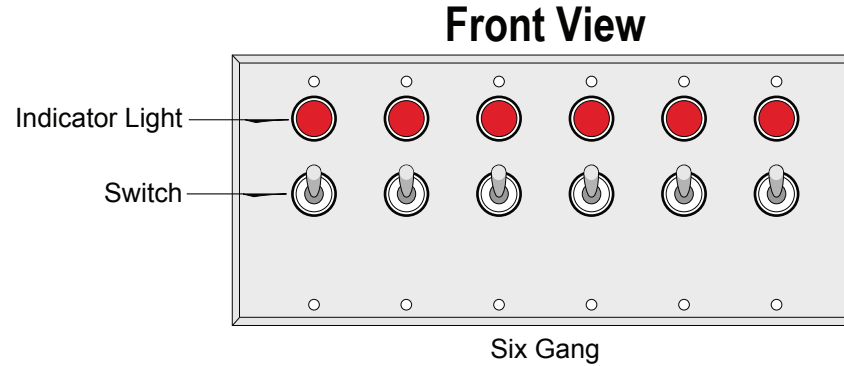

PRODUCT ID: 57543

Switch

MODEL

SXG222222-RRRRRR SPST/120VAC

DIMENSIONS

4.5" H x 11.93" W x 1" D (est. 0.991 lbs)

CONSTRUCTION

Finish: Switch plate brushed stainless steel

Switch: Switch with indicator lights

Switch plate: Stamped stainless steel pre-punched for switch(es) and indicator light(s)

ELECTRICAL

Input Voltage: 120VAC

Product View

NOTE: Sign image may not exactly represent the finished product. For illustration purposes only.

Schematic View