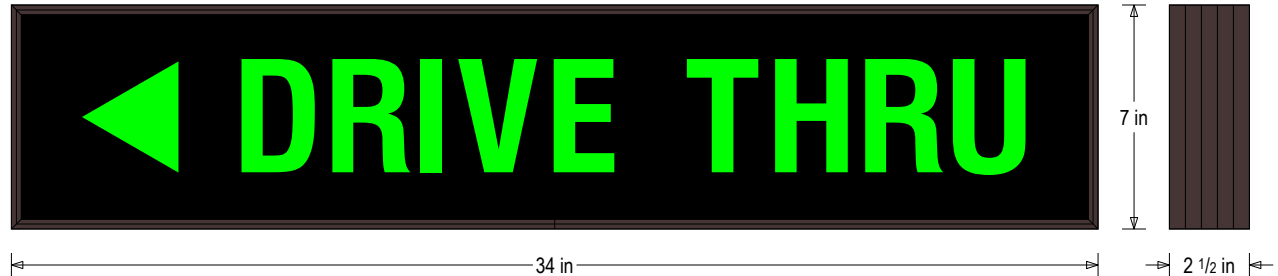

PRODUCT ID: 57523

Outdoor Blank-out LED Backlit Sign

MODEL

PHX734G-K162/120-277VAC

DIMENSIONS

7" H x 34" W x 2.5" D (est. 7.151 lbs)

CLASS

Class: PHX Series

Control Method: Switch (not included) or external relay.

CONSTRUCTION

Back Construction: 0.050" Lift-n-Shift Back

Cabinet: 1-piece, corrosion resistant, extruded aluminum frame, 2.5" deep.

Face Material: 1/8" thick, dark grey diffused acrylic

Faces: Single Faced Sign

Finish: Duranodic Bronze

Graphic: Printed graphic applied to surface

Mounting Channel: None

ELECTRICAL

Flashing: Not Included

Input Voltage: 120-277 VAC

UL/cUL Listed: Listed for wet locations

MESSAGE

Color: Black opaque

Font: Swiss 721 Bold Condensed BT

Illumination: Backlit with high intensity LEDs. Message blanks out when off

Sign Messages: See message table below

Product View

NOTE: Sign image may not exactly represent the finished product. For illustration purposes only.