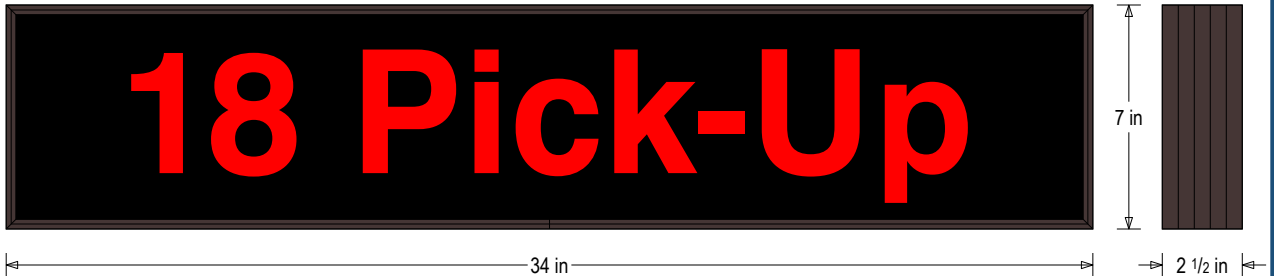

#### DIMENSIONS

7" H x 34" W x 2.5" D (est. 7.151 lbs)

#### MESSAGE

Color: Black opaque

Font: Swiss 721 Bold BT

Illumination: Backlit with high intensity LEDs. Message blanks out when off

Sign Messages: See message table below

## Product View

NOTE: Sign image may not exactly represent the finished product. For illustration purposes only.

MESSAGE	LED/COLOR	HEIGHT	AMPS
18 Pick-Up	Red Wide Angle LED	4.0"	0.231-0.100

NOTE: Above messages are independently controlled.