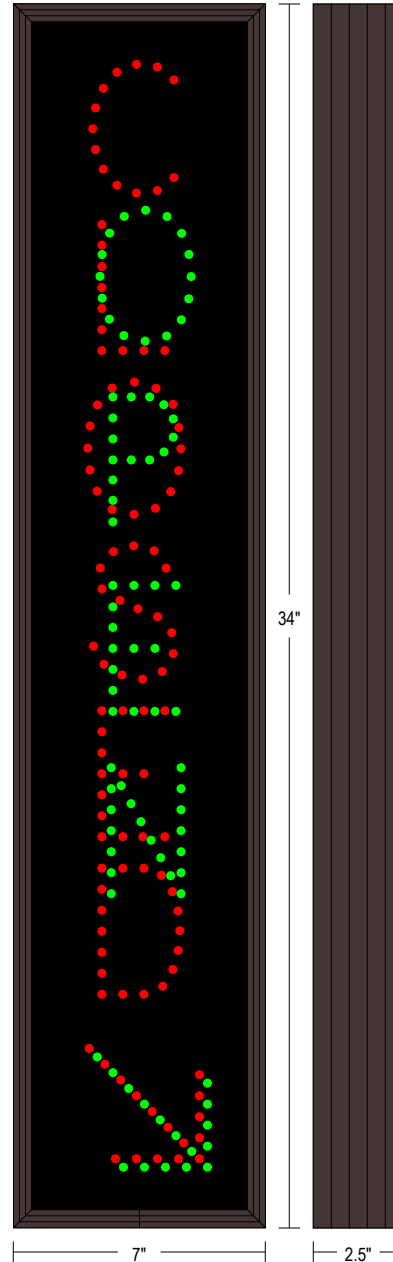

PRODUCT ID: 5748

Outdoor Blank-out LED Direct-view Sign

MODEL

TCL347GR-579/120-277VAC

DIMENSIONS

34" H x 7" W x 2.5" D (est. 9.995 lbs)

CLASS

CLASS: TCL Series

Faces: Single Faced Sign

Finish: Duranodic Bronze

Mounting Channel: None

ELECTRICAL

Flashing: Not Included

Input Voltage: 120-277 VAC

Photodimming: None

UL/cUL Listed: Listed for wet locations

MESSAGE

Illumination: Super bright direct view LEDs. Message blanks out when off.

Sign Messages: See message table below

Product View

NOTE: Sign image may not exactly represent the finished product. For illustration purposes only.

Sample Display Options

MESSAGE	LED/COLOR	HEIGHT	AMPS
OPEN w/ Right Down Arrow	Green Wide Angle LED	3.5"	0.067-0.029
CLOSED w/ Right Down Arrow	Red Wide Angle LED	3.5"	0.051-0.022

NOTE: Above messages are independently controlled.