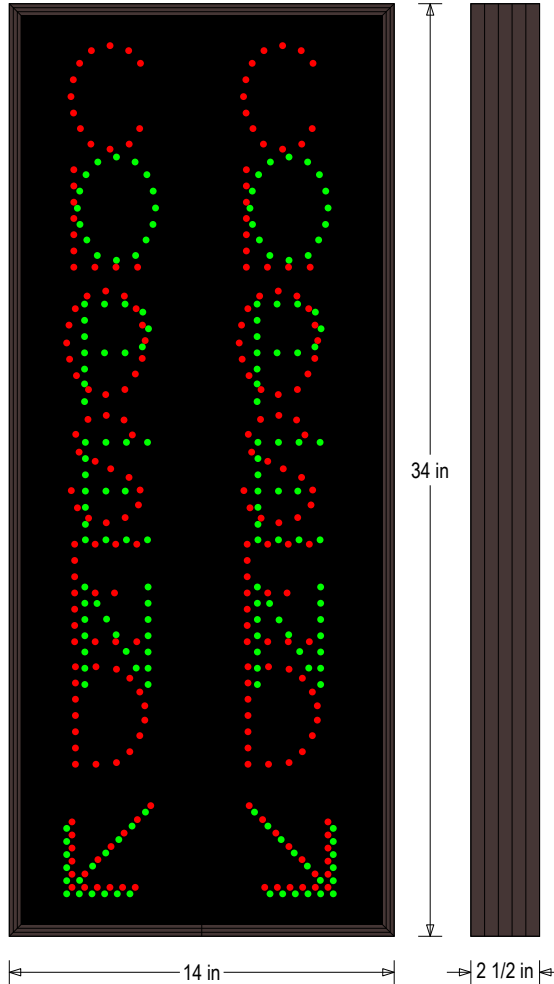

PRODUCT ID: 5739

Outdoor Blank-out LED Direct-view Sign

MODEL

TCL3414GRGR-579/120-277VAC

DIMENSIONS

34" H x 14" W x 2.5" D (est. 13.793 lbs)

CLASS

CLASS: TCL Series

Control Method: Switch (not included) or external relay.

CONSTRUCTION

Back Construction: 0.050" Lift-n-Shift Back

Cabinet: 1-piece, corrosion resistant, extruded aluminum frame, 2.5" deep.

Face Material: 1/8" impact resistant, smoke-tinted polycarbonate (5109)

Faces: Single Faced Sign

Finish: Duranodic Bronze

Mounting Channel: None

ELECTRICAL

Flashing: Not Included

Input Voltage: 120-277 VAC

Photodimming: None

UL/cUL Listed: Listed for wet locations

MESSAGE

Illumination: Super bright direct view LEDs. Message blanks out when off.

Sign Messages: See message table below

Product View

NOTE: Sign image may not exactly represent the finished product. For illustration purposes only.