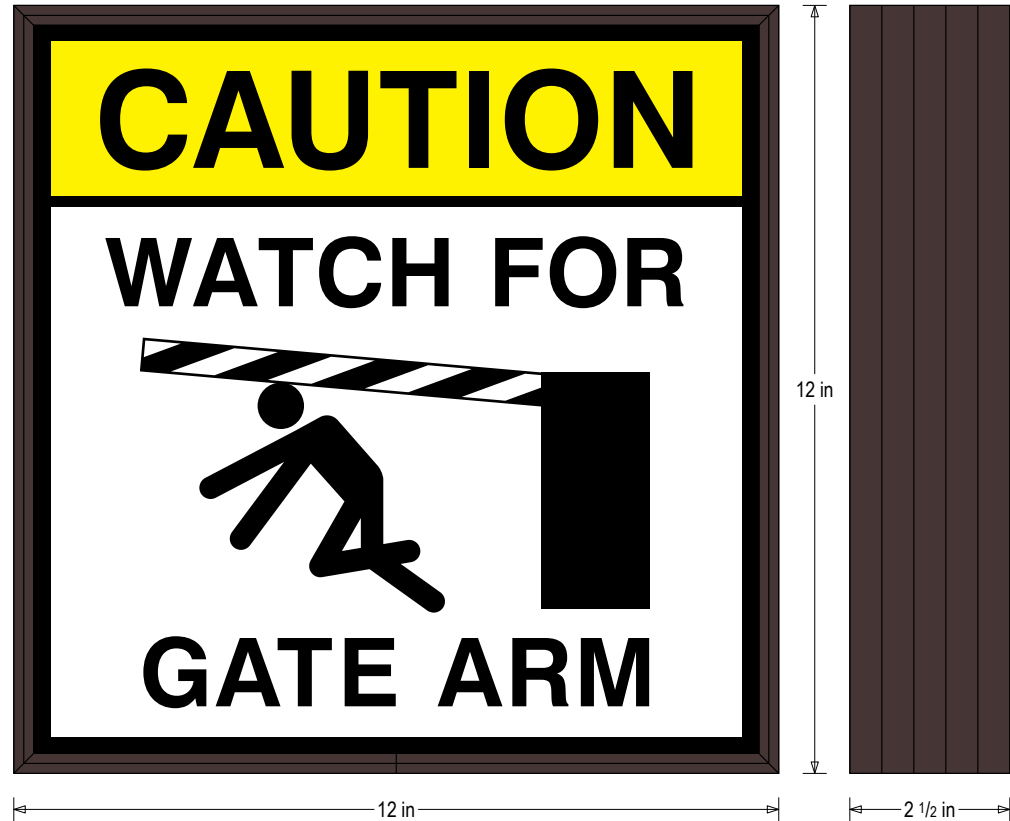

PRODUCT ID: 57154

Outdoor LED Backlit Sign

MODEL

PHXF1212W-O521YK/120-277VAC

DIMENSIONS

12" H x 12" W x 2.5" D (est. 5.878 lbs)

CLASS

CLASS: PHXF Series

Control Method: Switch (not included) or external relay.

CONSTRUCTION

Back Construction: 0.050" Lift-n-Shift Back

Cabinet: 1-piece, corrosion resistant, extruded aluminum frame, 2.5" deep.

Face Material: 1/8" thick, impact modified acrylic (0000)

Faces: Single Faced Sign

Finish: Duranodic Bronze

Graphic: Printed graphic applied to surface

Mounting Channel: None

ELECTRICAL

Flashing: Not Included

Input Voltage: 120-277 VAC

UL/cUL Listed: Listed for wet locations

MESSAGE

Color: Translucent custom color (Yellow Translucent(R:255, G:242, B:0), Black Opaque)

Font: Swiss 721 Bold BT

Illumination: White high intensity LED backlit. Message always visible.

Sign Messages: See message table below

Product View

NOTE: Sign image may not exactly represent the finished product. For illustration purposes only.

Frame Detail