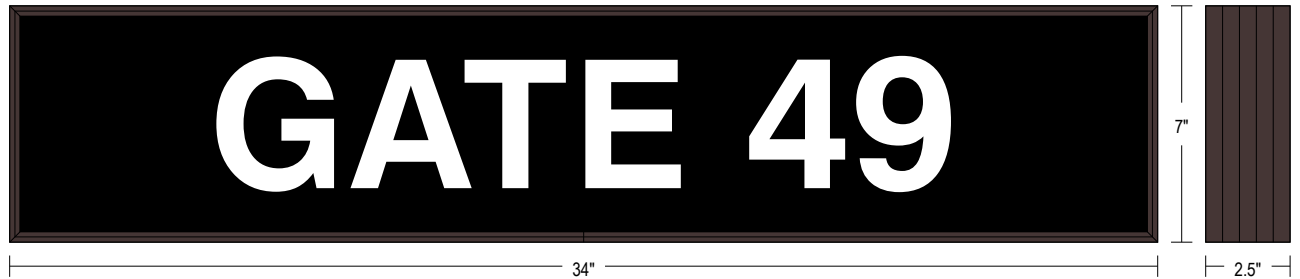

PRODUCT ID: 57118

Outdoor Blank-out LED Backlit Sign

MODEL

PHX734W-O520/120-277VAC

DIMENSIONS

7" H x 34" W x 2.5" D (est. 7.151 lbs)

CLASS

Class: PHX Series

Control Method: Switch (not included) or external relay.

CONSTRUCTION

Back Construction: 0.050" Lift-n-Shift Back

Cabinet: 1-piece, corrosion resistant, extruded aluminum frame, 2.5" deep.

Face Material: 1/8" thick, dark grey diffused acrylic

Faces: Single Faced Sign

Finish: Duranodic Bronze

Graphic: Printed graphic applied to surface

Mounting Channel: None

ELECTRICAL

Flashing: Not Included

Input Voltage: 120-277 VAC

UL/cUL Listed: Listed for wet locations

MESSAGE

Color: Black opaque

Font: Swiss 721 Bold BT

Illumination: Backlit with high intensity LEDs. Message blanks out when off

Sign Messages: See message table below

MESSAGE	LED/COLOR	HEIGHT	AMPS

GATE 49	White Wide Angle LED	4.0"	0.347-0.150

NOTE: Above messages are independently controlled.

Product View

NOTE: Sign image may not exactly represent the finished product. For illustration purposes only.