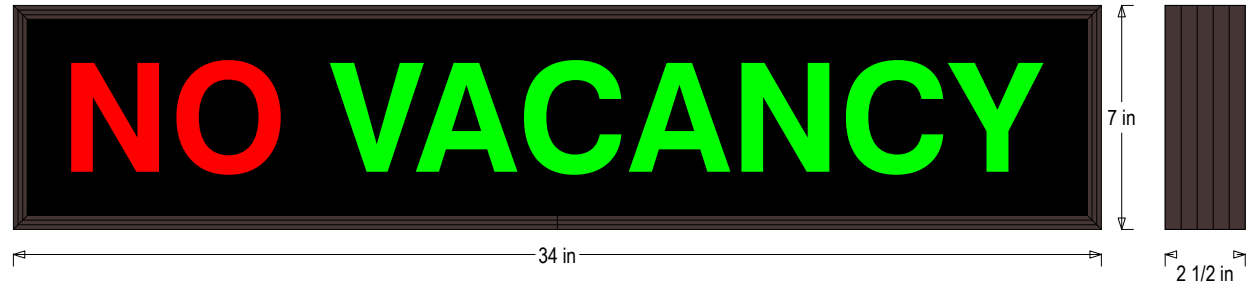

PRODUCT ID: 56721

Outdoor Blank-out LED Backlit Sign

MODEL

PHX734RG-B646/120-277VAC

DIMENSIONS

7" H x 34" W x 2.5" D (est. 9.637 lbs)

CLASS

Class: PHX Series

Control Method: Switch (not included) or external relay.

CONSTRUCTION

Back Construction: 0.050" Lift-n-Shift Back

Cabinet: 1-piece, corrosion resistant, extruded aluminum frame, 2.5" deep.

Face Material: 1/8" thick, dark grey diffused acrylic

Faces: Single Faced Sign

Finish: Duranodic Bronze

Graphic: Printed graphic applied to surface

Mounting Channel: None

ELECTRICAL

Flashing: Not Included

Input Voltage: 120-277 VAC

UL/cUL Listed: Listed for wet locations

MESSAGE

Color: Black opaque

Font: Swiss 721 Bold BT

Illumination: Backlit with high intensity LEDs. Message blanks out when off

Sign Messages: See message table below

MESSAGE	LED/COLOR	HEIGHT	AMPS
NO	Red Wide Angle LED	3.5"	0.072-0.031
VACANCY	Green Wide Angle LED	3.5"	0.239-0.103

NOTE: Above messages are independently controlled.

Product View

NOTE: Sign image may not exactly represent the finished product. For illustration purposes only.