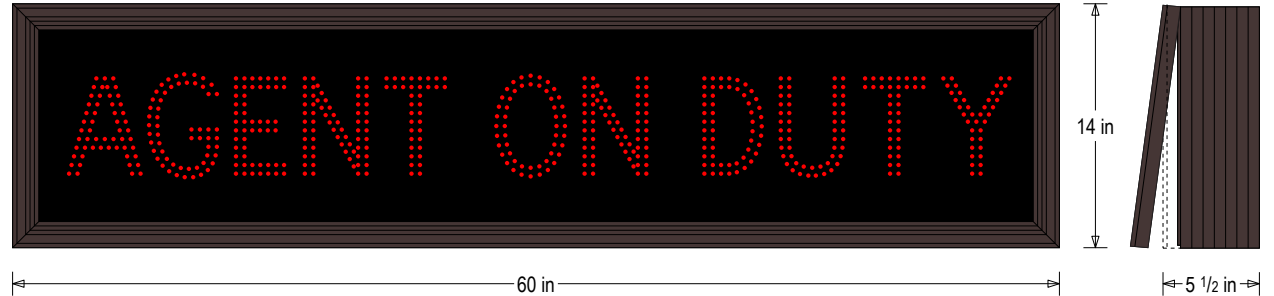

PRODUCT ID: 56691

Outdoor Blank-out LED Direct-view Sign

MODEL

TCL1460R-O390DS/120-277VAC

DIMENSIONS

14" H x 60" W x 5.5" D (est. 45.908 lbs)

CLASS

CLASS: TCL Series

UL/cUL Listed: Listed for wet locations

MESSAGE

Illumination: Super bright direct view LEDs. Message blanks out when off.

Sign Messages: See message table below

Product View

NOTE: Sign image may not exactly represent the finished product. For illustration purposes only.

MESSAGE	LED/COLOR	HEIGHT	AMPS
AGENT ON DUTY	Red Wide Angle LED	5.5"	0.273-0.118

NOTE: Above messages are independently controlled.

Frame Detail