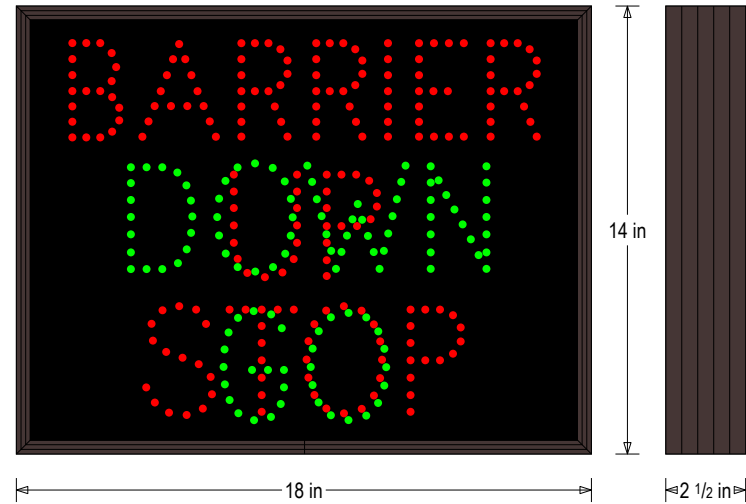

PRODUCT ID: 56627

Outdoor Blank-out LED Direct-view Sign

MODEL

TCL1418RGR-C644/120-277VAC

DIMENSIONS

14" H x 18" W x 2.5" D (est. 7.953 lbs)

CLASS

CLASS: TCL Series

Control Method: Switch (not included) or external relay.

CONSTRUCTION

Back Construction: 0.050" Lift-n-Shift Back

Cabinet: 1-piece, corrosion resistant, extruded aluminum frame, 2.5" deep.

Face Material: 1/8" impact resistant, smoke-tinted polycarbonate (5109)

Faces: Single Faced Sign

Finish: Duranodic Bronze

Mounting Channel: None

ELECTRICAL

Flashing: Not Included

Input Voltage: 120-277 VAC

Photodimming: None

UL/cUL Listed: Listed for wet locations

MESSAGE

Illumination: Super bright direct view LEDs. Message blanks out when off.

Sign Messages: See message table below

MESSAGE	LED/COLOR	HEIGHT	AMPS
BARRIER	Red Wide Angle LED	3.0"	0.055-0.024
DOWN GO	Green Wide Angle LED	3.25"	0.087-0.038
UP STOP	Red Wide Angle LED	3.25"	0.043-0.018

NOTE: Above messages are independently controlled.

Product View

NOTE: Sign image may not exactly represent the finished product. For illustration purposes only.