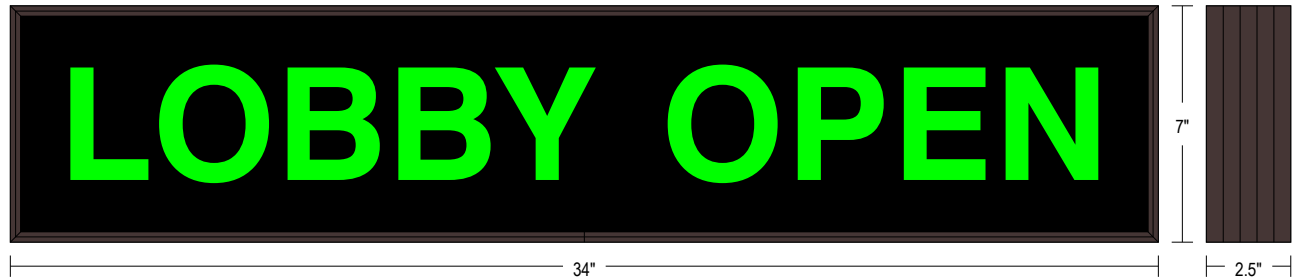

#### MESSAGE

Color: Black opaque

Font: Swiss 721 Bold BT

Illumination: Backlit with high intensity LEDs. Message blanks out when off

Sign Messages: See message table below

## Product View

NOTE: Sign image may not exactly represent the finished product. For illustration purposes only.

MESSAGE	LED/COLOR	HEIGHT	AMPS
---------	-----------	--------	------

LOBBY OPEN	Green Wide Angle LED	3.5"	0.347-0.150
------------	----------------------	------	-------------