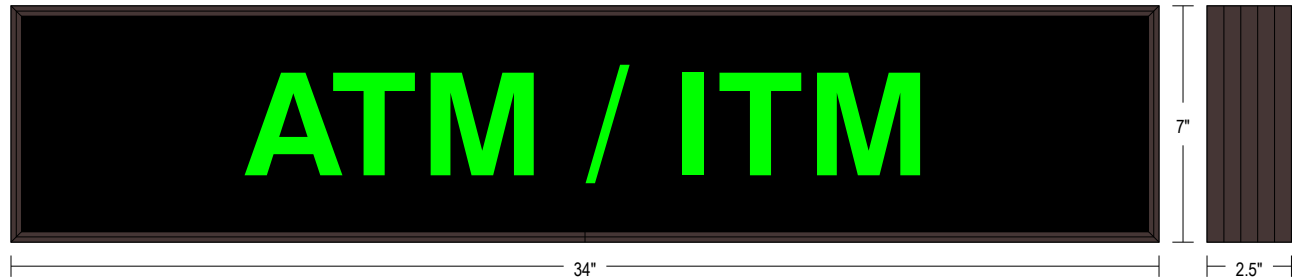

PRODUCT ID: 56465

Outdoor Blank-out LED Backlit Sign

MODEL

PHX734G-M858/120-277VAC

DIMENSIONS

7" H x 34" W x 2.5" D (est. 7.151 lbs)

CLASS

Class: PHX Series

Control Method: Switch (not included) or external relay.

CONSTRUCTION

Back Construction: 0.050" Lift-n-Shift Back

Cabinet: 1-piece, corrosion resistant, extruded aluminum frame, 2.5" deep.

Face Material: 1/8" thick, dark grey diffused acrylic

Faces: Single Faced Sign

Finish: Duranodic Bronze

Graphic: Printed graphic applied to surface

Mounting Channel: None

ELECTRICAL

Flashing: Not Included

Input Voltage: 120-277 VAC

UL/cUL Listed: Listed for wet locations

MESSAGE

Color: Black opaque

Font: Swiss 721 Bold BT

Illumination: Backlit with high intensity LEDs. Message blanks out when off

Sign Messages: See message table below

MESSAGE	LED/COLOR	HEIGHT	AMPS
ATM / ITM	Green Wide Angle LED	3.5"	0.347-0.150

NOTE: Above messages are independently controlled.

Product View

NOTE: Sign image may not exactly represent the finished product. For illustration purposes only.