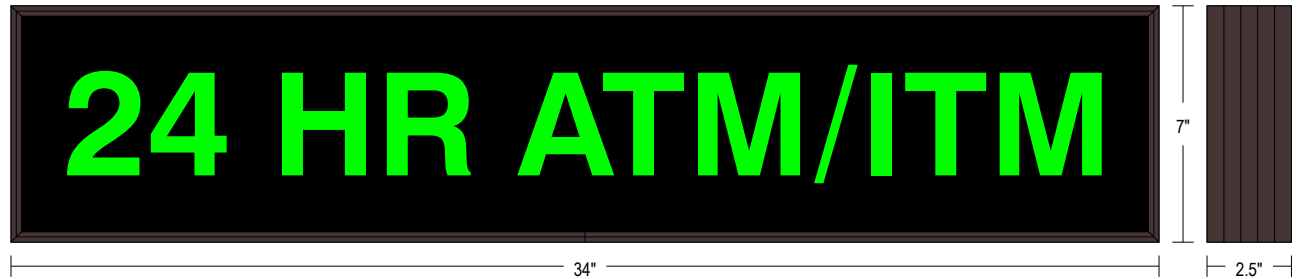

#### DIMENSIONS

7" H x 34" W x 2.5" D (est. 7.151 lbs)

#### MESSAGE

Color: Black opaque

Font: Swiss 721 Bold BT

Illumination: Backlit with high intensity LEDs. Message blanks out when off

Sign Messages: See message table below

## Product View

NOTE: Sign image may not exactly represent the finished product. For illustration purposes only.

MESSAGE	LED/COLOR	HEIGHT	AMPS
24 HR ATM/ITM	Green Wide Angle LED	3.5"	0.347-0.150

NOTE: Above messages are independently controlled.