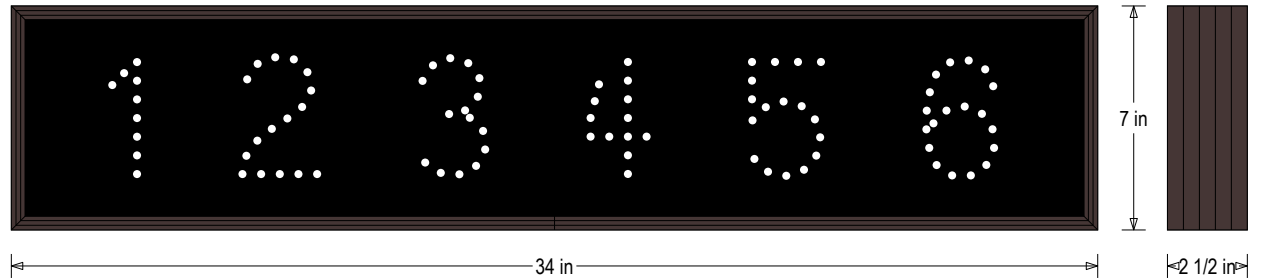

PRODUCT ID: 56271

Outdoor Blank-out LED Direct-view Sign

MODEL

TCL734WWWWW-H962/120-277

DIMENSIONS

7" H x 34" W x 2.5" D (est. 8.186 lbs)

CLASS

CLASS: TCL Series

Control Method: Switch (not included) or external relay.

CONSTRUCTION

Back Construction: 0.050" Lift-n-Shift Back

Cabinet: 1-piece, corrosion resistant, extruded aluminum frame, 2.5" deep.

Face Material: 1/8" impact resistant, smoke-tinted polycarbonate (5109)

Faces: Single Faced Sign

Finish: Duranodic Bronze

Mounting Channel: None

ELECTRICAL

Flashing: Not Included

Input Voltage: 120-277 VAC

Photodimming: None

UL/cUL Listed: Listed for wet locations

MESSAGE

Illumination: Super bright direct view LEDs. Message blanks out when off.

Sign Messages: See message table below

MESSAGE	LED/COLOR	HEIGHT	AMPS
1	White Wide Angle LED	3.5"	0.007-0.003
2	White Wide Angle LED	3.5"	0.015-0.006
3	White Wide Angle LED	3.5"	0.012-0.005
4	White Wide Angle LED	3.5"	0.012-0.005
5	White Wide Angle LED	3.5"	0.015-0.006
6	White Wide Angle LED	3.5"	0.017-0.008

NOTE: Above messages are independently controlled.

Product View

NOTE: Sign image may not exactly represent the finished product. For illustration purposes only.