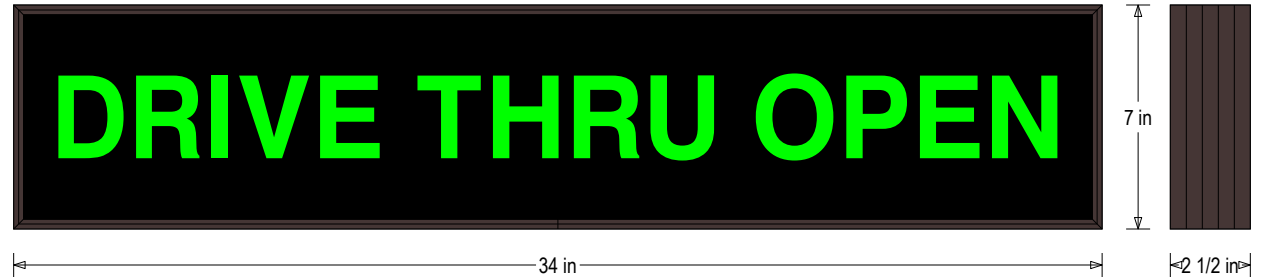

PRODUCT ID: 56070

Outdoor Blank-out LED Backlit Sign

MODEL

PHX734G-510/120-277VAC

DIMENSIONS

7" H x 34" W x 2.5" D (est. 7.151 lbs)

CLASS

Class: PHX Series

Control Method: Switch (not included) or external relay.

CONSTRUCTION

Back Construction: 0.050" Lift-n-Shift Back

Cabinet: 1-piece, corrosion resistant, extruded aluminum frame, 2.5" deep.

Face Material: 1/8" thick, dark grey diffused acrylic

Faces: Single Faced Sign

Finish: Duranodic Bronze

Graphic: Printed graphic applied to surface

Mounting Channel: None

ELECTRICAL

Flashing: Not Included

Input Voltage: 120-277 VAC

UL/cUL Listed: Listed for wet locations

MESSAGE

Color: Black opaque

Font: Swiss 721 Bold BT

Illumination: Backlit with high intensity LEDs. Message blanks out when off

Sign Messages: See message table below

MESSAGE	LED/COLOR	HEIGHT	AMPS
DRIVE THRU OPEN	Green Wide Angle LED	2.625"	0.347-0.150

NOTE: Above messages are independently controlled.

Product View

NOTE: Sign image may not exactly represent the finished product. For illustration purposes only.