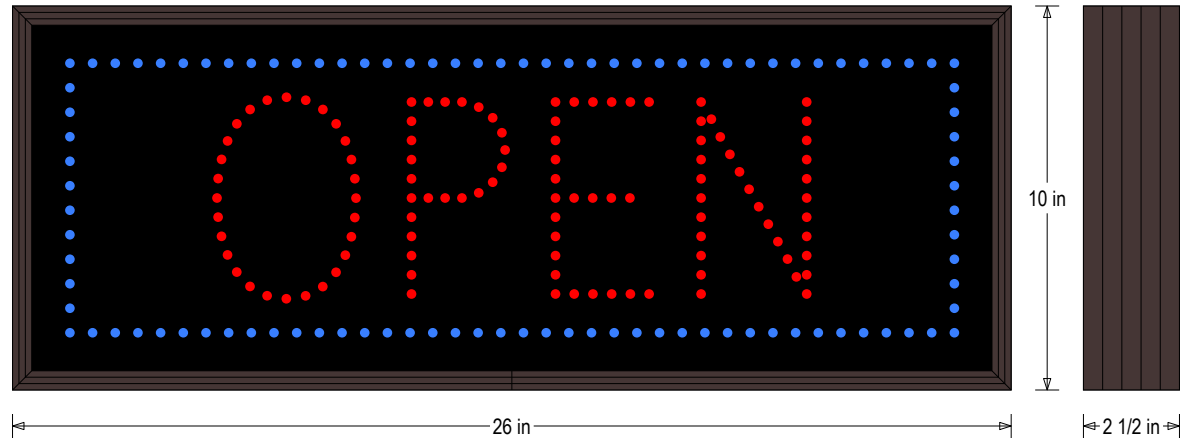

PRODUCT ID: 55771

Outdoor Blank-out LED Direct-view Sign

MODEL

TCL1026RB-J176/120-277VAC

DIMENSIONS

10" H x 26" W x 2.5" D (est. 8.676 lbs)

CLASS

CLASS: TCL Series

Control Method: Switch (not included) or external relay.

CONSTRUCTION

Back Construction: 0.050" Lift-n-Shift Back

Cabinet: 1-piece, corrosion resistant, extruded aluminum frame, 2.5" deep.

Face Material: 1/8" impact resistant, smoke-tinted polycarbonate (5109)

Faces: Single Faced Sign

Finish: Duranodic Bronze

Mounting Channel: None

ELECTRICAL

Flashing: Not Included

Input Voltage: 120-277 VAC

Photodimming: None

UL/cUL Listed: Listed for wet locations

MESSAGE

Illumination: Super bright direct view LEDs. Message blanks out when off.

Sign Messages: See message table below

MESSAGE	LED/COLOR	HEIGHT	AMPS
OPEN w/Border	Red, Blue Wide Angle LED	5.0", 7.0"	0.135-0.058

NOTE: Above messages are independently controlled.

Product View

NOTE: Sign image may not exactly represent the finished product. For illustration purposes only.