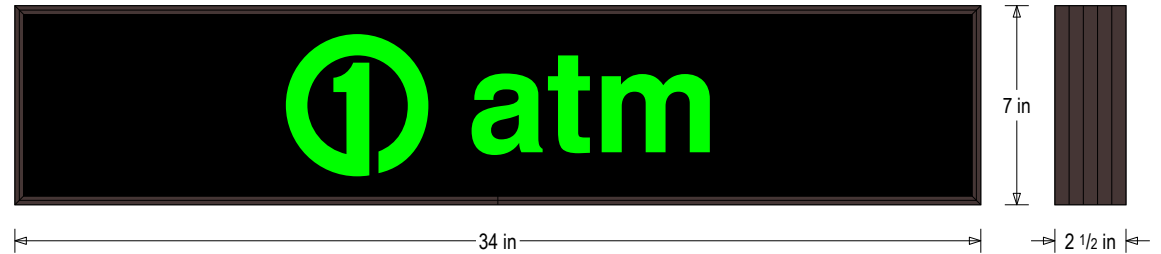

MESSAGE

Color: Black opaque

Font: Swiss 721 Bold BT

Illumination: Backlit with high intensity LEDs. Message blanks out when off

Sign Messages: See message table below

Product View

NOTE: Sign image may not exactly represent the finished product. For illustration purposes only.

MESSAGE	LED/COLOR	HEIGHT	AMPS
---------	-----------	--------	------

1 Logo w/atm	Green Wide Angle LED	5.0", 3.5"	0.347-0.150
--------------	----------------------	------------	-------------

NOTE: Above messages are independently controlled.