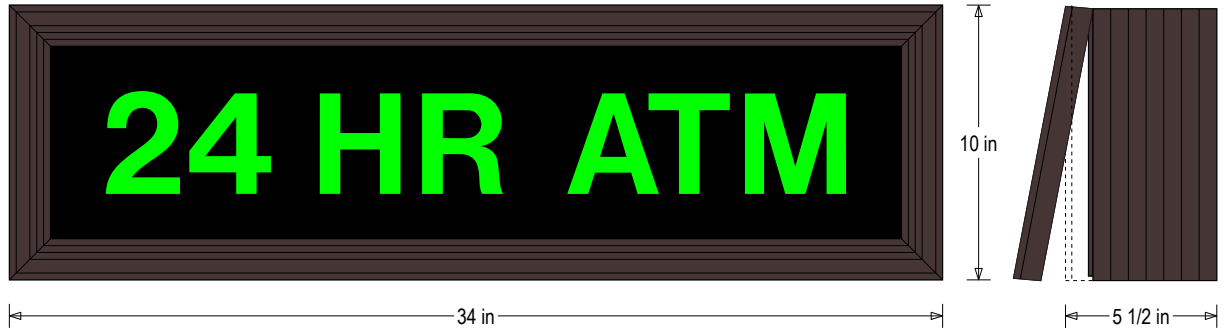

PRODUCT ID: 55652

Outdoor Blank-out LED Backlit Sign

MODEL

PHX1034G-165/120-277VAC

DIMENSIONS

10" H x 34" W x 5.5" D (est. 24.488 lbs)

CLASS

Class: PHX Series

UL/cUL Listed: Listed for wet locations

MESSAGE

Color: Black opaque

Font: Swiss 721 Bold BT

Illumination: Backlit with high intensity LEDs. Message blanks out when off

Sign Messages: See message table below

Product View

NOTE: Sign image may not exactly represent the finished product. For illustration purposes only.

MESSAGE	LED/COLOR	HEIGHT	AMPS
24 HR ATM	Green Wide Angle LED	3.75"	0.477-0.207

NOTE: Above messages are independently controlled.