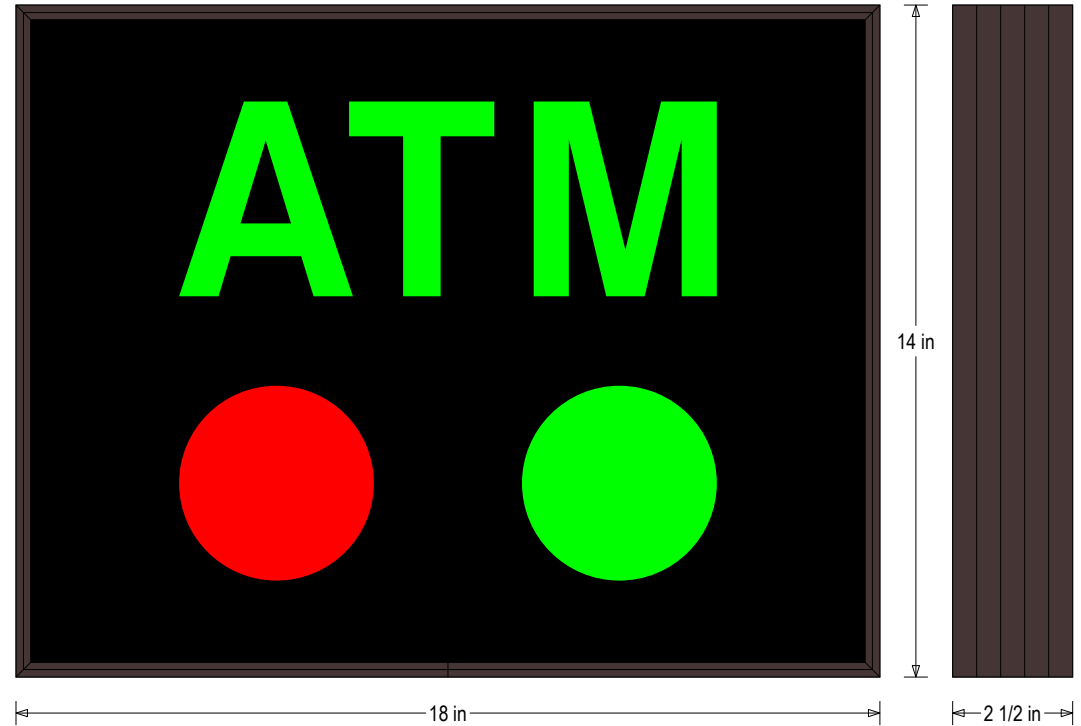

Faces: Single Faced Sign

Finish: Duranodic Bronze

Graphic: Printed graphic applied to surface

Mounting Channel: None

ELECTRICAL

Flashing: Not Included

Input Voltage: 120-277 VAC

UL/cUL Listed: Listed for wet locations

MESSAGE

Color: Black opaque

Font: Swiss 721 Bold BT

Illumination: Backlit with high intensity LEDs. Message blanks out when off

Sign Messages: See message table below

MESSAGE	LED/COLOR	HEIGHT	AMPS
ATM	Green Wide Angle LED	4.0"	0.195-0.084
Red Indicator Dot	Red Wide Angle LED	4.0"	0.072-0.031
Green Indicator Dot	Green Wide Angle LED	4.0"	0.108-0.047

NOTE: Above messages are independently controlled.

Product View

NOTE: Sign image may not exactly represent the finished product. For illustration purposes only.

Sample Display Options

Frame Detail