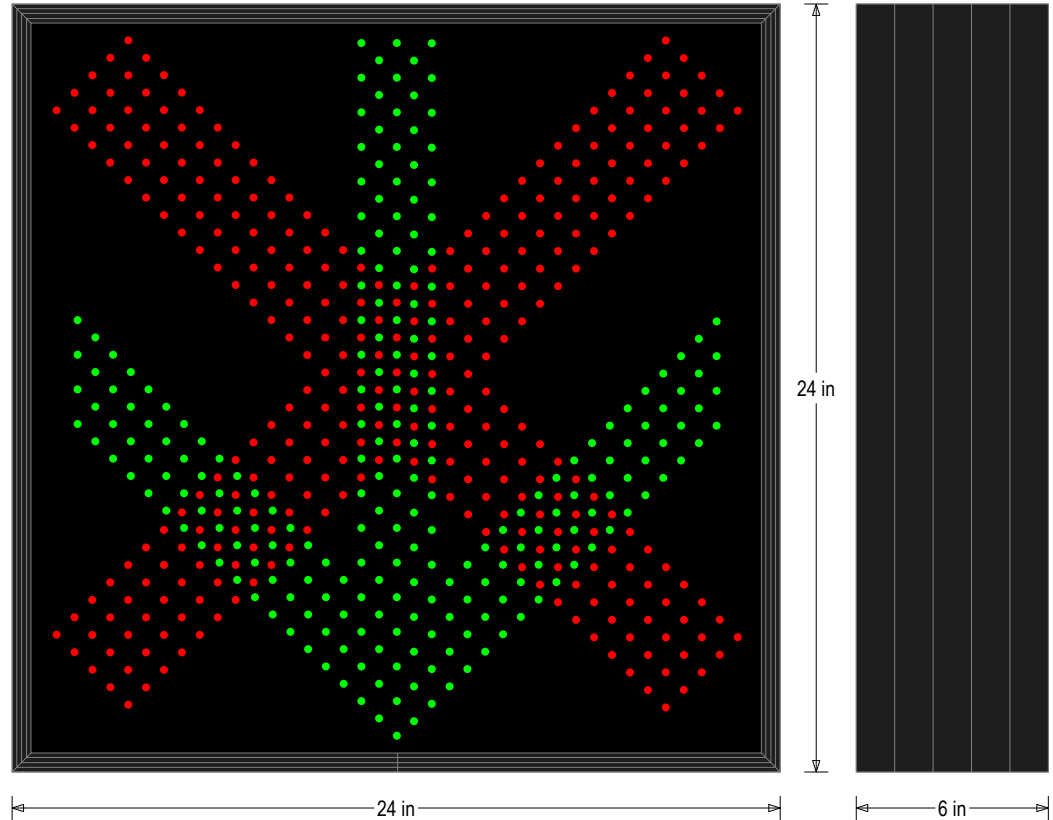

PRODUCT ID: 55097

Traffic-Grade LED Blank-Out Sign

MODEL

STR2424RG-175/120-277VAC

DIMENSIONS

24" H x 24" W x 6" D (est. 29.354 lbs)

CLASS

Class: STO Class

Control Method: Switch (not included) or external relay.

CONSTRUCTION

Back Construction: 0.125" Lift-n-Shift Back

Cabinet: 1-piece, corrosion resistant, triple hollow, extruded aluminum frame, 6" deep.

Face Material: 1/8" impact resistant, smoke-tinted polycarbonate (5109)

Faces: Single Faced Sign

Finish: Black

Mounting Channel: None

ELECTRICAL

Flashing: Not Included

Input Voltage: 120-277 VAC

Photodimming: Installed

UL/cUL Listed: Listed for wet locations

MESSAGE

Illumination: Super bright direct view LEDs. Message blanks out when off.

Sign Messages: See message table below

MESSAGE	LED/COLOR	HEIGHT	AMPS
X	Red Narrow Angle LED	21.0"	0.156-0.068
Down Arrow	Green Narrow Angle LED	21.0"	0.185-0.080

NOTE: Above messages are independently controlled.

Product View

NOTE: Sign image may not exactly represent the finished product. For illustration purposes only.