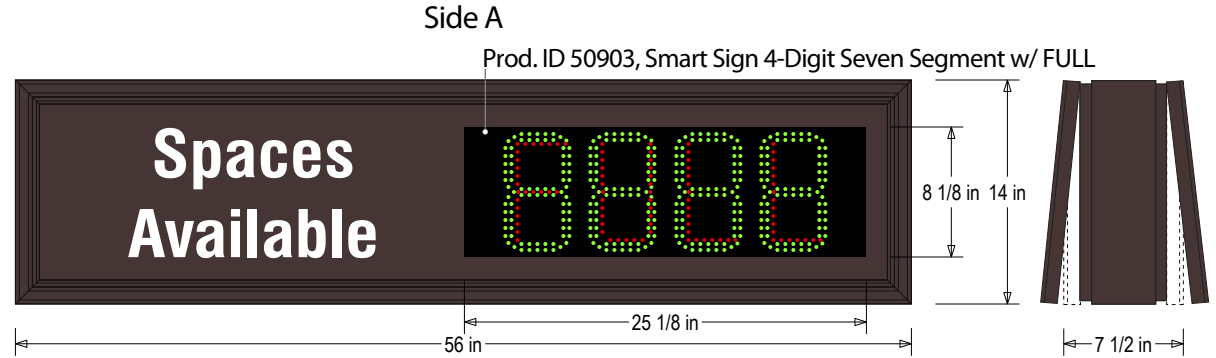

Cabinet: Mitered extruded aluminum frame with 2 hinged faces. LED displays installed with sign-in-sign construction. Moisture absorbent interior coating

Face Material: 1/8" thick routed aluminum panel.

MESSAGE	LED/COLOR	HEIGHT	AMPS
4-digit Seven Segment w/ FULL	Green, Red Wide Angle LED	7.5", 6.0"	3.147-1.573
4-digit Seven Segment w/ FULL	Green, Red Wide Angle LED	7.5", 6.0"	3.147-1.573

NOTE: Above messages are independently controlled.