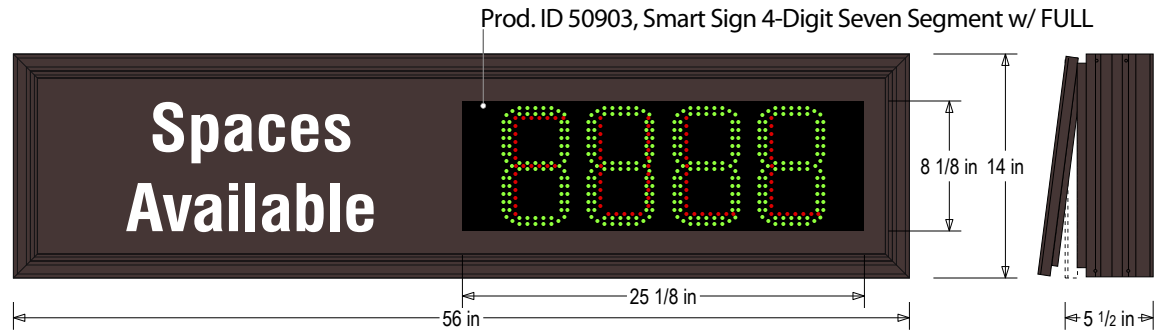

PRODUCT ID: 54987

Space Available Sign

MODEL

S-SA1456GR-01-M845/12-24VDC

DIMENSIONS

14" H x 56" W x 5.5" D (est. 45.735 lbs)

CLASS

Class: SA Series Smart Sign

Control Method: RedStorm Sign Control and Reporting Software Communications (by others): PC or Windows server, Ethernet connection and static lease required

CONSTRUCTION

Back Construction: 0.125" Aluminum sheet
Cabinet: Corrosion resistant, extruded aluminum frame with a hinged face. 5.5" deep, mitered construction. LED displays are attached using sign-in-sign construction. Moisture absorbent interior coating.
Face Material: 1/8" thick routed aluminum panel.
Faces: Single Faced Sign
Finish: Duranodic Bronze
Graphic: Vinyl applied graphic
Number of Displays: (1)

ELECTRICAL

Input Voltage: 12-24 VDC
UL/cUL Listed: Listed for wet locations

MESSAGE

Color: White reflective vinyl (7812)
Display Type: 926 Green 7-Seg | Red FULL Display
Font: Swiss 721 Bold BT
Sign Messages: See message table below

MESSAGE	LED/COLOR	HEIGHT	AMPS
4-digit Seven Segment w/ FULL	Green, Red Wide Angle LED	7.5", 6.0"	3.147-1.573

NOTE: Above messages are independently controlled.

Product View

NOTE: Sign image may not exactly represent the finished product. For illustration purposes only.