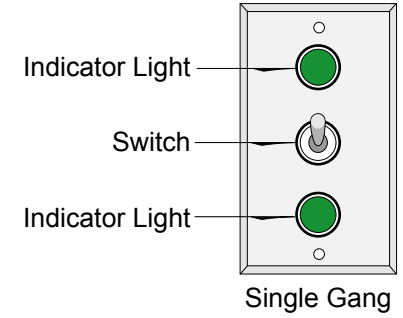

PRODUCT ID: 54929

Switch

MODEL

SG3 DPDT/120VAC

DIMENSIONS

4.5" H x 2.75" W x 1" D (est. 0.281 lbs)

CONSTRUCTION

Finish: Switch plate brushed stainless steel

Switch: Switch with indicator lights

Switch plate: Stamped stainless steel pre-punched for switch(es) and indicator light(s)

ELECTRICAL

Input Voltage: 120VAC

Product View

NOTE: Sign image may not exactly represent the finished product. For illustration purposes only.

Front View