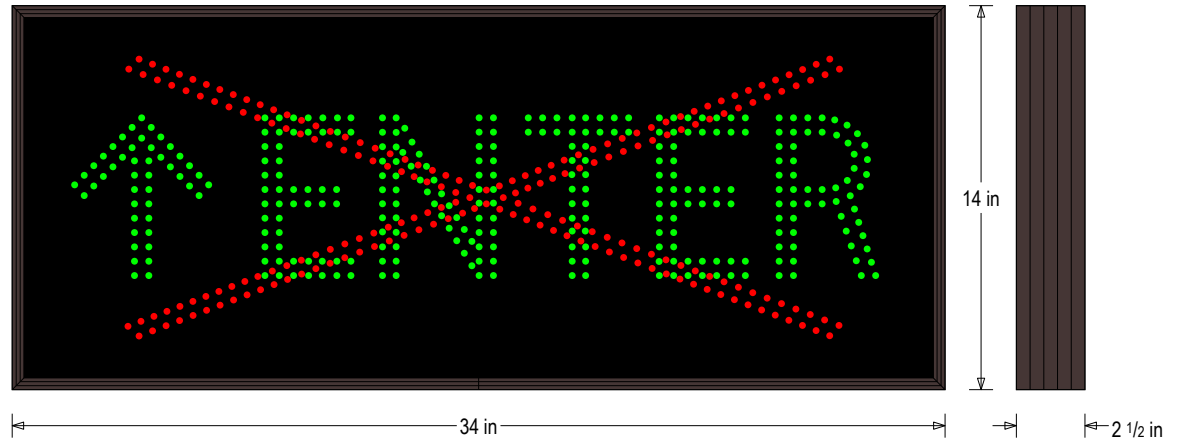

PRODUCT ID: 54389

Outdoor Blank-out LED Direct-view Sign

MODEL

TCL1434GR-N761DS/120-277VAC

DIMENSIONS

14" H x 34" W x 2.5" D (est. 11.544 lbs)

CLASS

CLASS: TCL Series

Control Method: Switch (not included) or external relay.

CONSTRUCTION

Back Construction: 0.050" Lift-n-Shift Back

Cabinet: 1-piece, corrosion resistant, extruded aluminum frame, 2.5" deep.

Face Material: 1/8" impact resistant, smoke-tinted polycarbonate (5109)

Faces: Single Faced Sign

Finish: Duranodic Bronze

Mounting Channel: None

ELECTRICAL

Flashing: Not Included

Input Voltage: 120-277 VAC

Photodimming: None

UL/cUL Listed: Listed for wet locations

MESSAGE

Illumination: Super bright direct view LEDs. Message blanks out when off.

Sign Messages: See message table below

Product View

NOTE: Sign image may not exactly represent the finished product. For illustration purposes only.