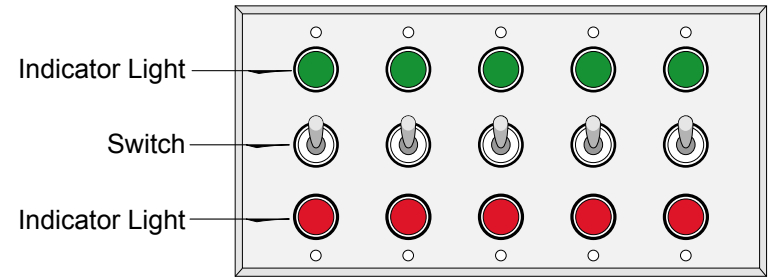

PRODUCT ID: 54384

Switch

MODEL

FVG33333 DPDT/120VAC

DIMENSIONS

4.5" H x 10" W x 1" D (est. 1.181 lbs)

CONSTRUCTION

Finish: Switch plate brushed stainless steel

Switch: Switch with indicator lights

Switch plate: Stamped stainless steel pre-punched for switch(es) and indicator light(s)

ELECTRICAL

Input Voltage: 120VAC

Product View

NOTE: Sign image may not exactly represent the finished product. For illustration purposes only.

Front View

Five Gang

Schematic View