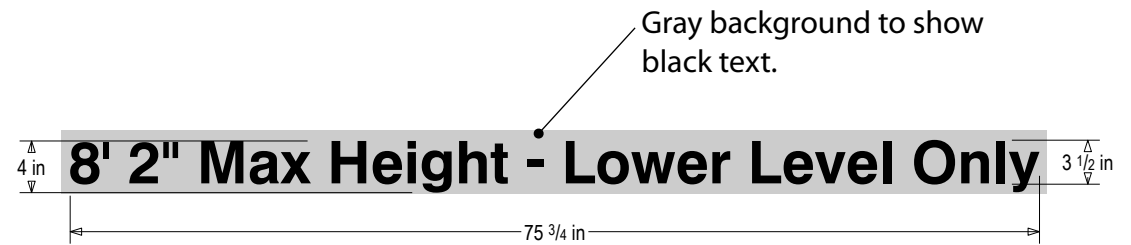

PRODUCT ID: 54330

Vinyl Graphics

MODEL

VINYL475.75-N744

DIMENSIONS

4" H x 75.75" W x 0.125" D (est. 0.006 lbs)

CONSTRUCTION

Faces: Single Faced Sign

Graphic: Vinyl applied graphic

MESSAGE

Color: Black reflective vinyl (7803)

Font: Swiss 721 Bold BT

Product View

NOTE: Sign image may not exactly represent the finished product. For illustration purposes only.

MESSAGE	LED/COLOR	HEIGHT	AMPS

8' 2" Max Height - Lower Level Only	Black Reflective Vinyl	3.5"	

NOTE: Above messages are independently controlled.