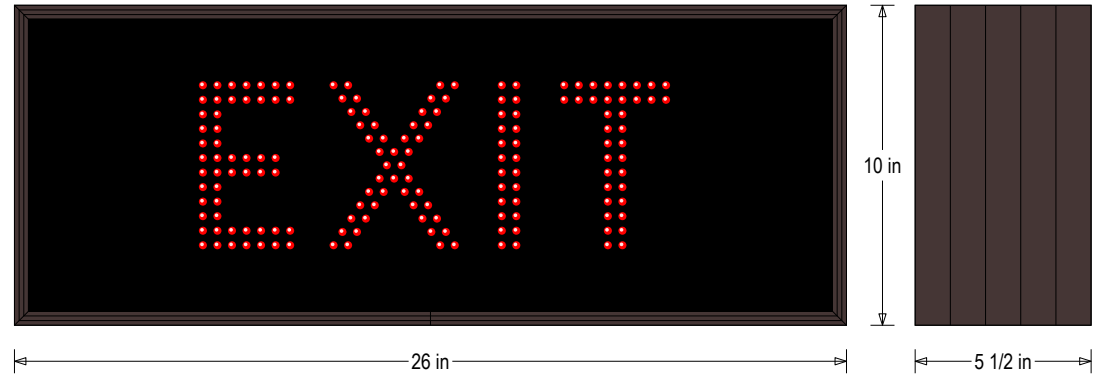

MESSAGE

Illumination: Super bright direct view LEDs. Message blanks out when off.

Sign Messages: See message table below

MESSAGE	LED/COLOR	HEIGHT	AMPS
EXIT	Red Wide Angle LED	5.0"	0.077-0.034
EXIT	Red Wide Angle LED	5.0"	0.077-0.034

NOTE: Above messages are independently controlled.

Product View

NOTE: Sign image may not exactly represent the finished product. For illustration purposes only.

Side A

Side B

Frame Detail