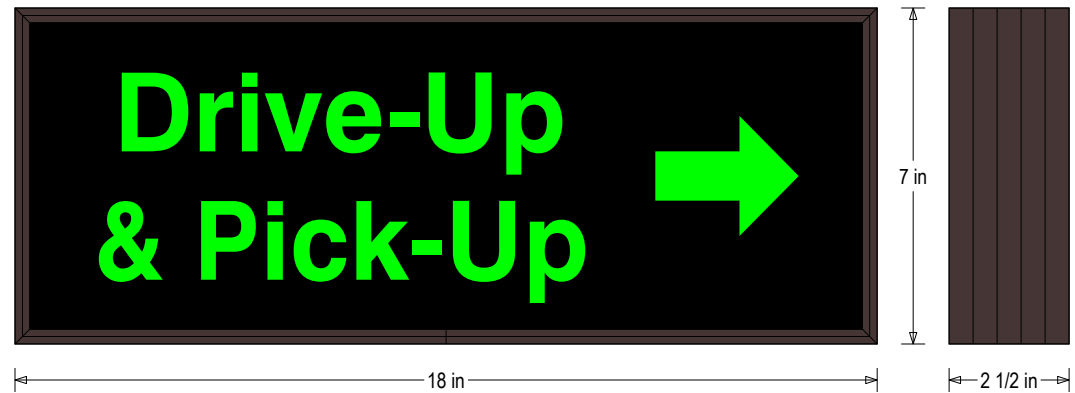

MESSAGE

Color: Black opaque

Font: Swiss 721 Bold BT

Illumination: Backlit with high intensity LEDs. Message blanks out when off

Sign Messages: See message table below

Product View

NOTE: Sign image may not exactly represent the finished product. For illustration purposes only.

Frame Detail

MESSAGE

LED/COLOR

HEIGHT

AMPS

Drive-Up & Pick-Up w/ Right Arrow	Green Wide Angle LED	1.625", 2.5"	0.195-0.084
-----------------------------------	----------------------	--------------	-------------