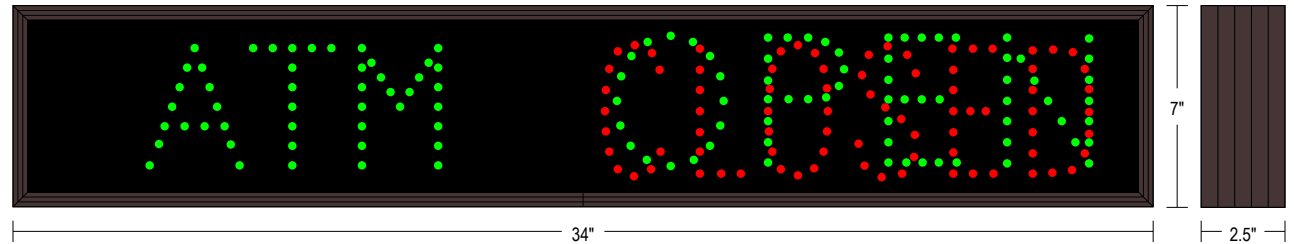

MESSAGE

Illumination: Super bright direct view LEDs. Message blanks out when off.

Sign Messages: See message table below

MESSAGE	LED/COLOR	HEIGHT	AMPS
ATM	Green Wide Angle LED	3.5"	0.039-0.017
OPEN	Green Wide Angle LED	3.5"	0.055-0.024
CLOSED	Red Wide Angle LED	3.5"	0.041-0.018

NOTE: Above messages are independently controlled.

Product View

NOTE: Sign image may not exactly represent the finished product. For illustration purposes only.

Sample Display Options

Frame Detail