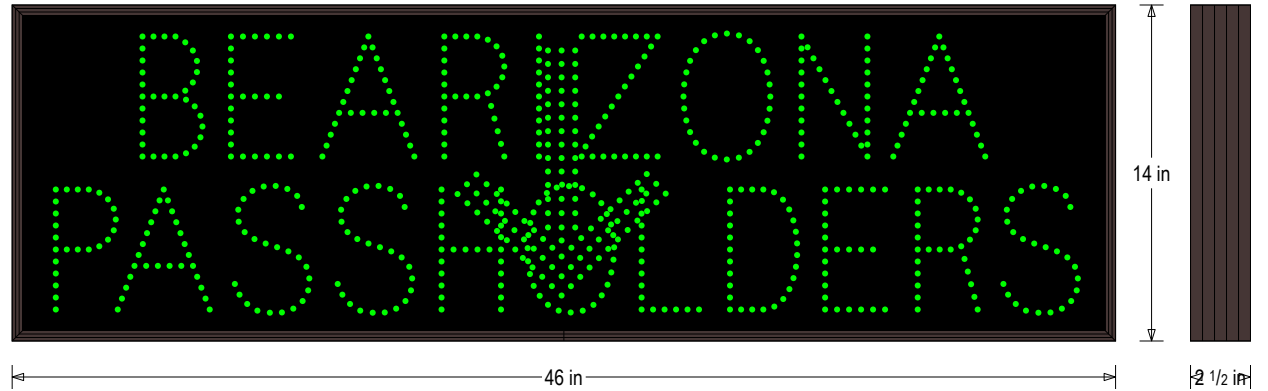

PRODUCT ID: 53834

Outdoor Blank-out LED Direct-view Sign

MODEL

TCL1446GG-N620/120-277VAC

DIMENSIONS

14" H x 46" W x 2.5" D (est. 15.486 lbs)

CLASS

CLASS: TCL Series

Control Method: Switch (not included) or external relay.

CONSTRUCTION

Back Construction: 0.050" Lift-n-Shift Back

Cabinet: 1-piece, corrosion resistant, extruded aluminum frame, 2.5" deep.

Face Material: 1/8" impact resistant, smoke-tinted polycarbonate (5109)

Faces: Single Faced Sign

Finish: Duranodic Bronze

Mounting Channel: None

ELECTRICAL

Flashing: Not Included

Input Voltage: 120-277 VAC

Photodimming: None

UL/cUL Listed: Listed for wet locations

MESSAGE

Illumination: Super bright direct view LEDs. Message blanks out when off.

Sign Messages: See message table below

Product View

NOTE: Sign image may not exactly represent the finished product. For illustration purposes only.