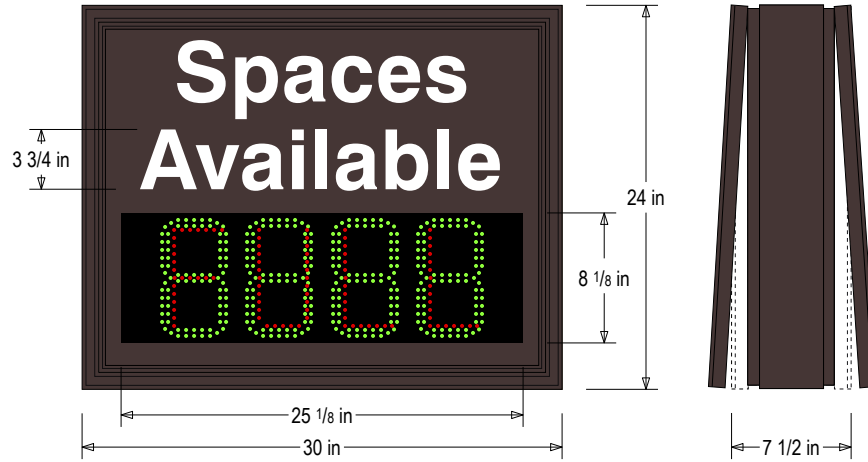

PRODUCT ID: 53793

Space Available Sign

MODEL

S-SA2430DGRGR-01/120-277VAC

DIMENSIONS

24" H x 30" W x 7.5" D (est. 57.535 lbs)

CLASS

Class: SA Series Smart Sign

Cabinet: Mitered extruded aluminum frame with 2 hinged faces. LED displays installed with sign-in-sign construction. Moisture absorbent interior coating

Face Material: 1/8" thick routed aluminum panel.

Color: White reflective vinyl (7812)

Display Type: 926 Green 7-Seg | Red FULL Display

Font: Swiss 721 Bold BT

Sign Messages: See message table below

MESSAGE	LED/COLOR	HEIGHT	AMPS
4-digit Seven Segment w/ FULL	Green, Red	7.5", 6.0"	0.315-0.136
4-digit Seven Segment w/ FULL	Green, Red	7.5", 6.0"	0.315-0.136

NOTE: Above messages are independently controlled.

Product View

NOTE: Sign image may not exactly represent the finished product. For illustration purposes only.

Side A

Side B

Seven Segment Display Functions