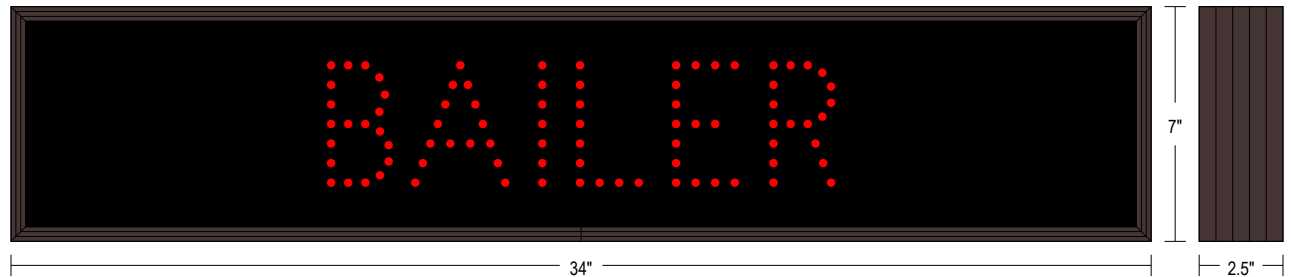

PRODUCT ID: 53767

Outdoor Blank-out LED Direct-view Sign

MODEL

TCL734R-N610/120-277VAC

DIMENSIONS

7" H x 34" W x 2.5" D (est. 7.795 lbs)

CLASS

CLASS: TCL Series

Control Method: Switch (not included) or external relay.

CONSTRUCTION

Back Construction: 0.050" Lift-n-Shift Back

Cabinet: 1-piece, corrosion resistant, extruded aluminum frame, 2.5" deep.

Face Material: 1/8" impact resistant, smoke-tinted polycarbonate (5109)

Faces: Single Faced Sign

Finish: Duranodic Bronze

Mounting Channel: None

ELECTRICAL

Flashing: Not Included

Input Voltage: 120-277 VAC

Photodimming: None

UL/cUL Listed: Listed for wet locations

MESSAGE

Illumination: Super bright direct view LEDs. Message blanks out when off.

Sign Messages: See message table below

Product View

NOTE: Sign image may not exactly represent the finished product. For illustration purposes only.