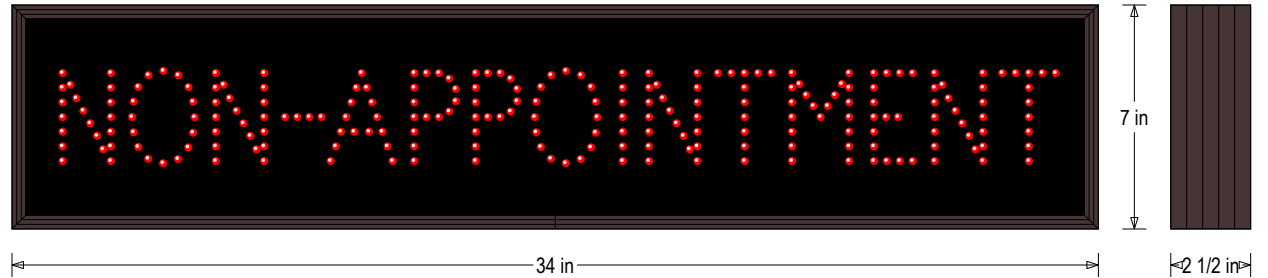

PRODUCT ID: 53508

Outdoor Blank-out LED Direct-view Sign

MODEL

TCL734R-N554/120-277VAC

DIMENSIONS

7" H x 34" W x 2.5" D (est. 7.795 lbs)

CLASS

CLASS: TCL Series

Control Method: Switch (not included) or external relay.

CONSTRUCTION

Back Construction: 0.050" Lift-n-Shift Back

Cabinet: 1-piece, corrosion resistant, extruded aluminum frame, 2.5" deep.

Face Material: 1/8" impact resistant, smoke-tinted polycarbonate (5109)

Faces: Single Faced Sign

Finish: Duranodic Bronze

Mounting Channel: None

ELECTRICAL

Flashing: Not Included

Input Voltage: 120-277 VAC

Photodimming: None

UL/cUL Listed: Listed for wet locations

MESSAGE

Illumination: Super bright direct view LEDs. Message blanks out when off.

Sign Messages: See message table below

Product View

NOTE: Sign image may not exactly represent the finished product. For illustration purposes only.