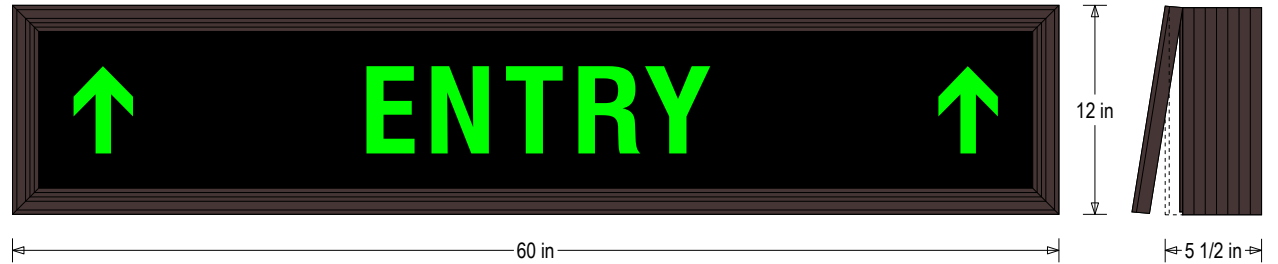

UL/cUL Listed: Listed for wet locations

MESSAGE

Color: Black opaque

Font: Swiss 721 Bold Condensed BT

Illumination: Backlit with high intensity LEDs. Message blanks out when off

Sign Messages: See message table below

Product View

NOTE: Sign image may not exactly represent the finished product. For illustration purposes only.

MESSAGE	LED/COLOR	HEIGHT	AMPS
ENTRY w/ Up Arrows	Green Wide Angle LED	5.0"	1.019-0.441

NOTE: Above messages are independently controlled.