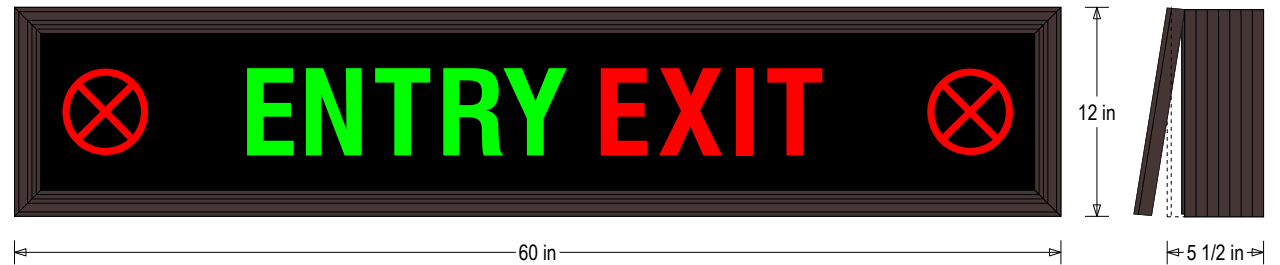

PRODUCT ID: 53364

Outdoor Blank-out LED Backlit Sign

MODEL

PHX1260RGR-N517/120-277VAC

DIMENSIONS

12" H x 60" W x 5.5" D (est. 43.512 lbs)

CLASS

Class: PHX Series

Control Method: Switch (not included) or external relay.

CONSTRUCTION

Back Construction: 0.125" Aluminum sheet

Cabinet: Corrosion resistant, extruded aluminum frame with a hinged face. 5.5" deep, mitered construction. Moisture absorbent interior coating.

Face Material: 1/8" thick, dark grey diffused acrylic

Faces: Single Faced Sign

Finish: Duranodic Bronze

Graphic: Printed graphic applied to surface

Mounting Channel: None

ELECTRICAL

Flashing: Not Included

Input Voltage: 120-277 VAC

UL/cUL Listed: Listed for wet locations

MESSAGE

Color: Black opaque

Font: Swiss 721 Bold Condensed BT

Illumination: Backlit with high intensity LEDs. Message blanks out when off

Sign Messages: See message table below

MESSAGE	LED/COLOR	HEIGHT	AMPS
Circle X Symbols	Red Wide Angle LED	5.0"	0.232-0.101
ENTRY	Green Wide Angle LED	5.0"	0.368-0.159
EXIT	Red Wide Angle LED	5.0"	0.304-0.132

NOTE: Above messages are independently controlled.

Product View

NOTE: Sign image may not exactly represent the finished product. For illustration purposes only.