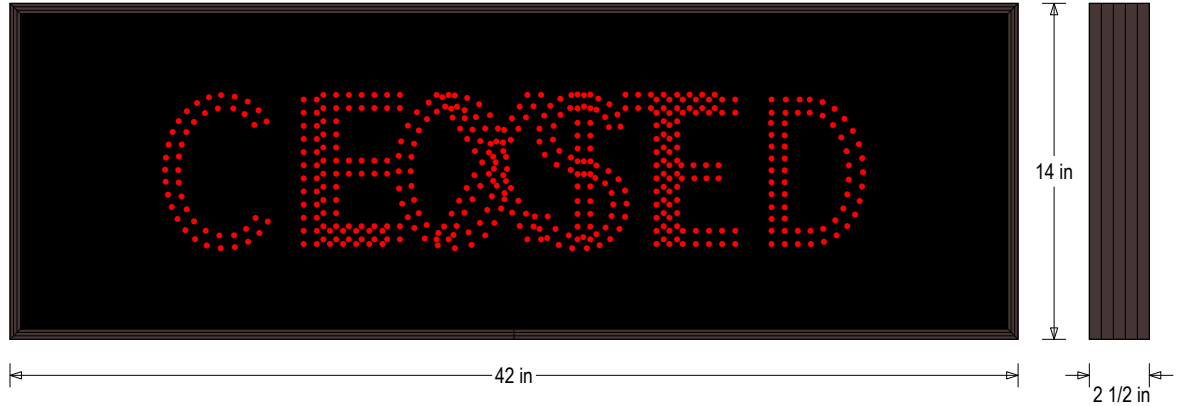

PRODUCT ID: 53273

Outdoor Blank-out LED Direct-view Sign

MODEL

TCL1442RR-L985DS/120-277VAC

DIMENSIONS

14" H x 42" W x 2.5" D (est. 14.485 lbs)

CLASS

CLASS: TCL Series

Faces: Single Faced Sign

Finish: Duranodic Bronze

Mounting Channel: None

ELECTRICAL

Flashing: Not Included

Input Voltage: 120-277 VAC

Photodimming: None

UL/cUL Listed: Listed for wet locations

MESSAGE

Illumination: Super bright direct view LEDs. Message blanks out when off.

Sign Messages: See message table below

Product View

NOTE: Sign image may not exactly represent the finished product. For illustration purposes only.

Sample Display Options

Frame Detail

MESSAGE	LED/COLOR	HEIGHT	AMPS
CLOSED	Red Wide Angle LED	6.0"	0.141-0.061
EXIT	Red Wide Angle LED	6.0"	0.077-0.034

NOTE: Above messages are independently controlled.