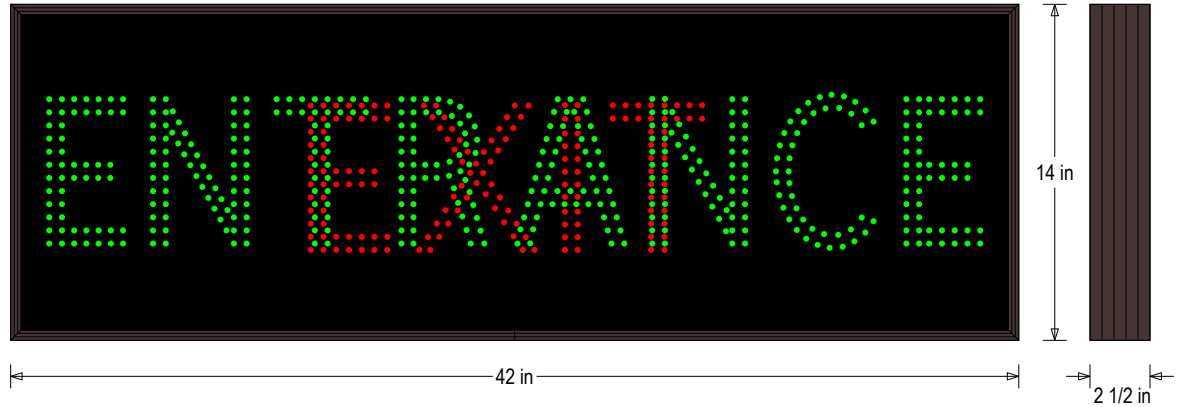

PRODUCT ID: 53260

Outdoor Blank-out LED Direct-view Sign

MODEL

TCL1442GR-A249DS/120-277VAC

DIMENSIONS

14" H x 42" W x 2.5" D (est. 14.485 lbs)

CLASS

CLASS: TCL Series

Faces: Single Faced Sign

Finish: Duranodic Bronze

Mounting Channel: None

ELECTRICAL

Flashing: Not Included

Input Voltage: 120-277 VAC

Photodimming: None

UL/cUL Listed: Listed for wet locations

MESSAGE

Illumination: Super bright direct view LEDs. Message blanks out when off.

Sign Messages: See message table below

Product View

NOTE: Sign image may not exactly represent the finished product. For illustration purposes only.

MESSAGE	LED/COLOR	HEIGHT	AMPS
ENTRANCE	Green Wide Angle LED	6.0"	0.345-0.150
EXIT	Red Wide Angle LED	6.0"	0.077-0.034

NOTE: Above messages are independently controlled.

Sample Display Options

Frame Detail