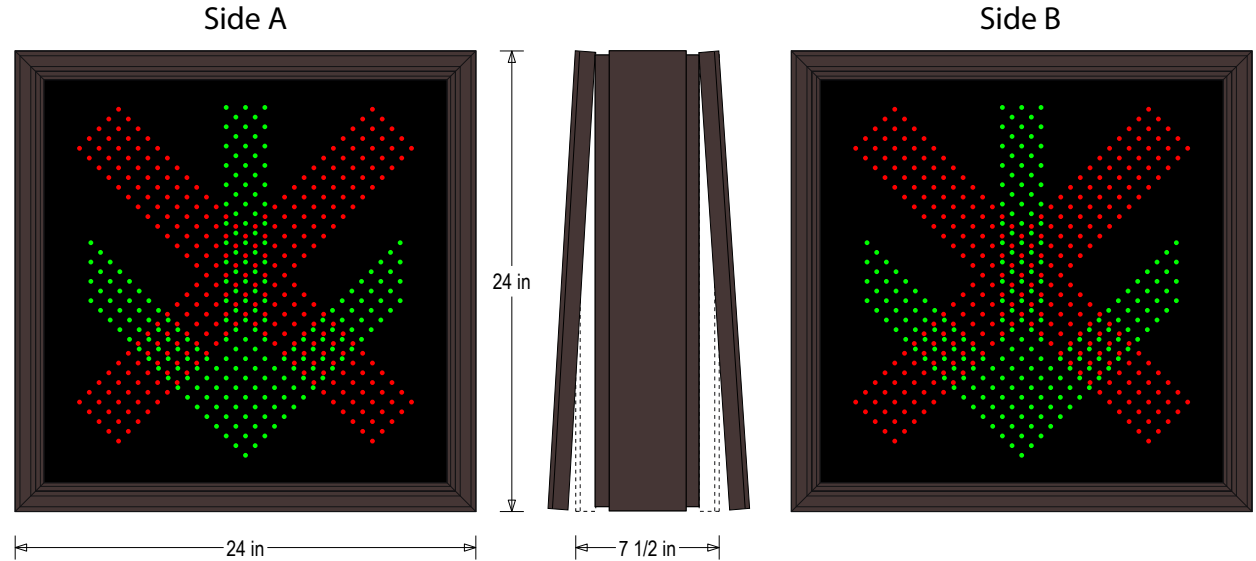

UL/cUL Listed: Listed for wet locations

MESSAGE

Illumination: Super bright direct view LEDs. Message blanks out when off.

Sign Messages: See message table below

MESSAGE	LED/COLOR	HEIGHT	AMPS
X	Red Narrow Angle LED	17.25"	0.137-0.059
Down Arrow	Green Narrow Angle LED	18.125"	0.163-0.070
X	Red Narrow Angle LED	17.25"	0.137-0.059
Down Arrow	Green Narrow Angle LED	18.125"	0.163-0.070

NOTE: Above messages are independently controlled.

Product View

NOTE: Sign image may not exactly represent the finished product. For illustration purposes only.

Sample Display Options

Frame Detail