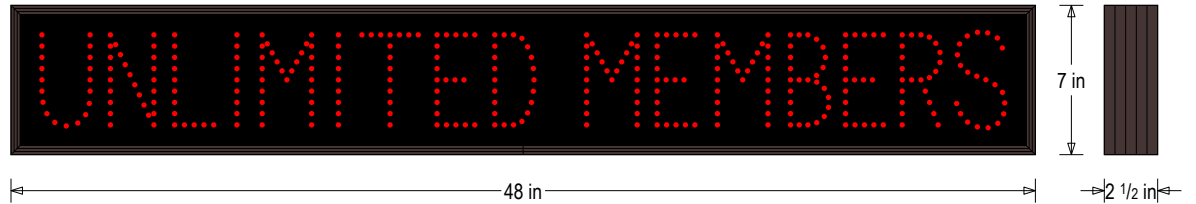

Faces: Single Faced Sign

Finish: Duranodic Bronze

Mounting Channel: None

ELECTRICAL

Flashing: Not Included

Input Voltage: 120-277 VAC

Photodimming: None

UL/cUL Listed: Listed for wet locations

MESSAGE

Illumination: Super bright direct view LEDs. Message blanks out when off.

Sign Messages: See message table below

Product View

NOTE: Sign image may not exactly represent the finished product. For illustration purposes only.