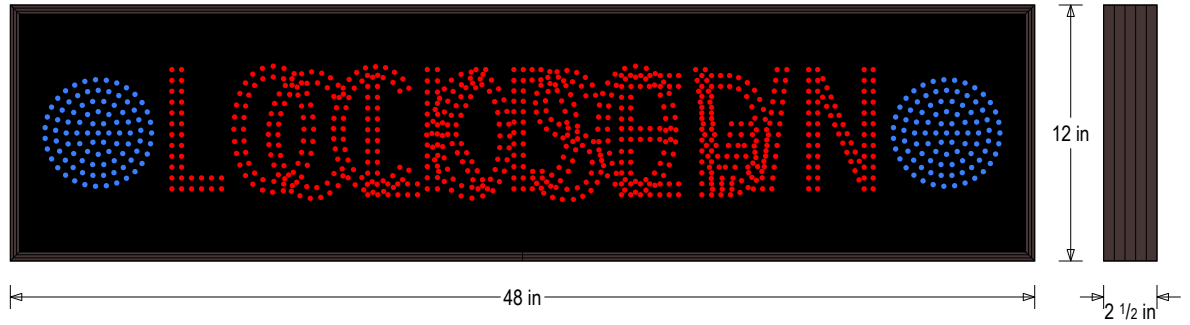

MESSAGE

Illumination: Super bright direct view LEDs. Message blanks out when off.

Sign Messages: See message table below

MESSAGE	LED/COLOR	HEIGHT	AMPS
LOCKDOWN	Red Wide Angle LED	5.625"	0.204-0.088
Blue Indicator Dot	Blue Wide Angle LED	5.0"	0.075-0.032
Blue Indicator Dot	Blue Wide Angle LED	5.0"	0.075-0.032
CLOSED	Red Wide Angle LED	5.625"	0.139-0.060

NOTE: Above messages are independently controlled.

Product View

NOTE: Sign image may not exactly represent the finished product. For illustration purposes only.

Sample Display Options

Frame Detail