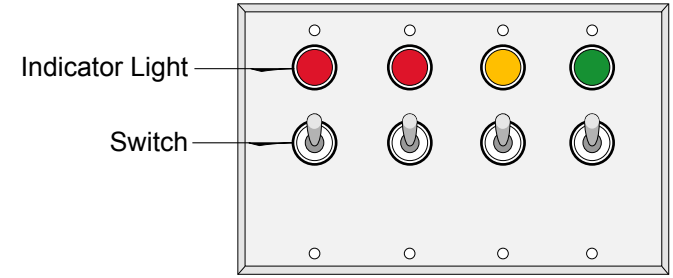

PRODUCT ID: 52962

Switch

MODEL

FG2222-RRAG SPST/120VAC

DIMENSIONS

4.5" H x 8.18" W x 1" D (est. 1.161 lbs)

CONSTRUCTION

Finish: Switch plate brushed stainless steel

Switch: Switch with indicator lights

Switch plate: Stamped stainless steel pre-punched for switch(es) and indicator light(s)

ELECTRICAL

Input Voltage: 120VAC

Product View

NOTE: Sign image may not exactly represent the finished product. For illustration purposes only.

Front View

Four Gang

Schematic View